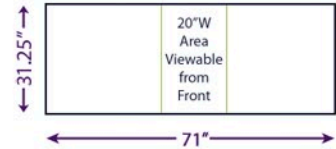

6'ft Curved Energy Table-Top Pop Up

Graphic Layout & Accessory Options

Top View

Full Wrap Photomural Graphic Panels

Call today for information on upgrading to an Oval Shipping Case and Case Wrap

Graphic Case Wrap

Pop Up Header Graphic Options

Detachable Headers

- ① 2 Panel Header: 55" W x 14" H
 - ② Full Wrap Header: 95" W x 14" H
- * Graphics are Velcro Backed *

Backlit Header Kit

- ③ Graphic: 53" W x 14" H
- Requires: (2) Florescent Bulbs