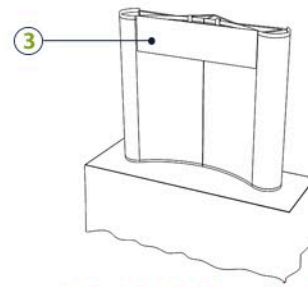

6'ft Curved Energy Table-Top Pop Up

Graphic Layout & Accessory Options

Top View

Full Wrap Photomural Graphic Panels

Call today for information on upgrading to an Oval Shipping Case and Case Wrap

Graphic Case Wrap

Print Ready File Creation

Prepare files as a single image in TIFF or PDF exports. Please do not send original Photoshop, Illustrator or InDesign files as we do not manipulate files.

- All fonts and texts must be converted to curves.
- Resolution: Equivalent to 100% final size at 100-120 dpi. Check your files for pixilation or banding on color gradations.
- Use LZW compression on TIFF files and compress everything using ZIP. Pay attention to live viewable areas.

Pop Up Header Graphic Options

Detachable Headers

- ① 2 Panel Header: 55" W x 14" H
 - ② Full Wrap Header: 95" W x 14" H
- * Graphics are Velcro Backed *

Backlit Header Kit

- ③ Graphic: 53" W x 14" H
- Requires: (2) Florescent Bulbs