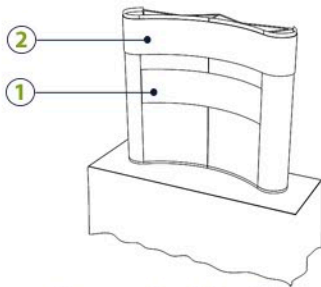

6'ft Curved Energy Table-Top Pop Up

Graphic Layout & Accessory Options

Top View

Full Wrap Photomural Graphic Panels

Call today for information on upgrading to an Oval Shipping Case and Case Wrap

Graphic Case Wrap

Print Ready File Creation

Prepare files as a single image in TIFF or PDF exports. Please do not send original Photoshop, Illustrator or InDesign files as we do not manipulate files.

- All fonts and texts must be converted to curves.
- Resolution: Equivalent to 100% final size at 100-120 dpi. Check your files for pixilation or banding on color gradations.
- Use LZW compression on TIFF files and compress everything using ZIP. Pay attention to live viewable areas.

Pop Up Header Graphic Options

Detachable Headers

- ① 2 Panel Header: 55" W x 14" H
 - ② Full Wrap Header: 95" W x 14" H
- * Graphics are Velcro Backed *

Backlit Header Kit

- ③ Graphic: 53" W x 14" H
- Requires: (2) Florescent Bulbs