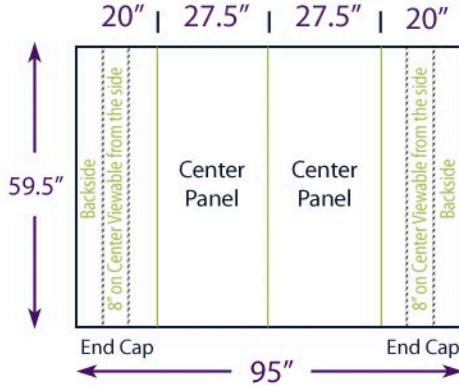

6'ft Curved Energy Table-Top Pop Up

Graphic Layout & Accessory Options

Top View

Full Wrap Photomural Graphic Panels

Call today for information on upgrading to an Oval Shipping Case and Case Wrap

Graphic Case Wrap

Pop Up Header Graphic Options

Detachable Headers

- ① 2 Panel Header: 55" W x 14" H
 - ② Full Wrap Header: 95" W x 14" H
- * Graphics are Velcro Backed *

Backlit Header Kit

- ③ Graphic: 53" W x 14" H
- Requires: (2) Florescent Bulbs