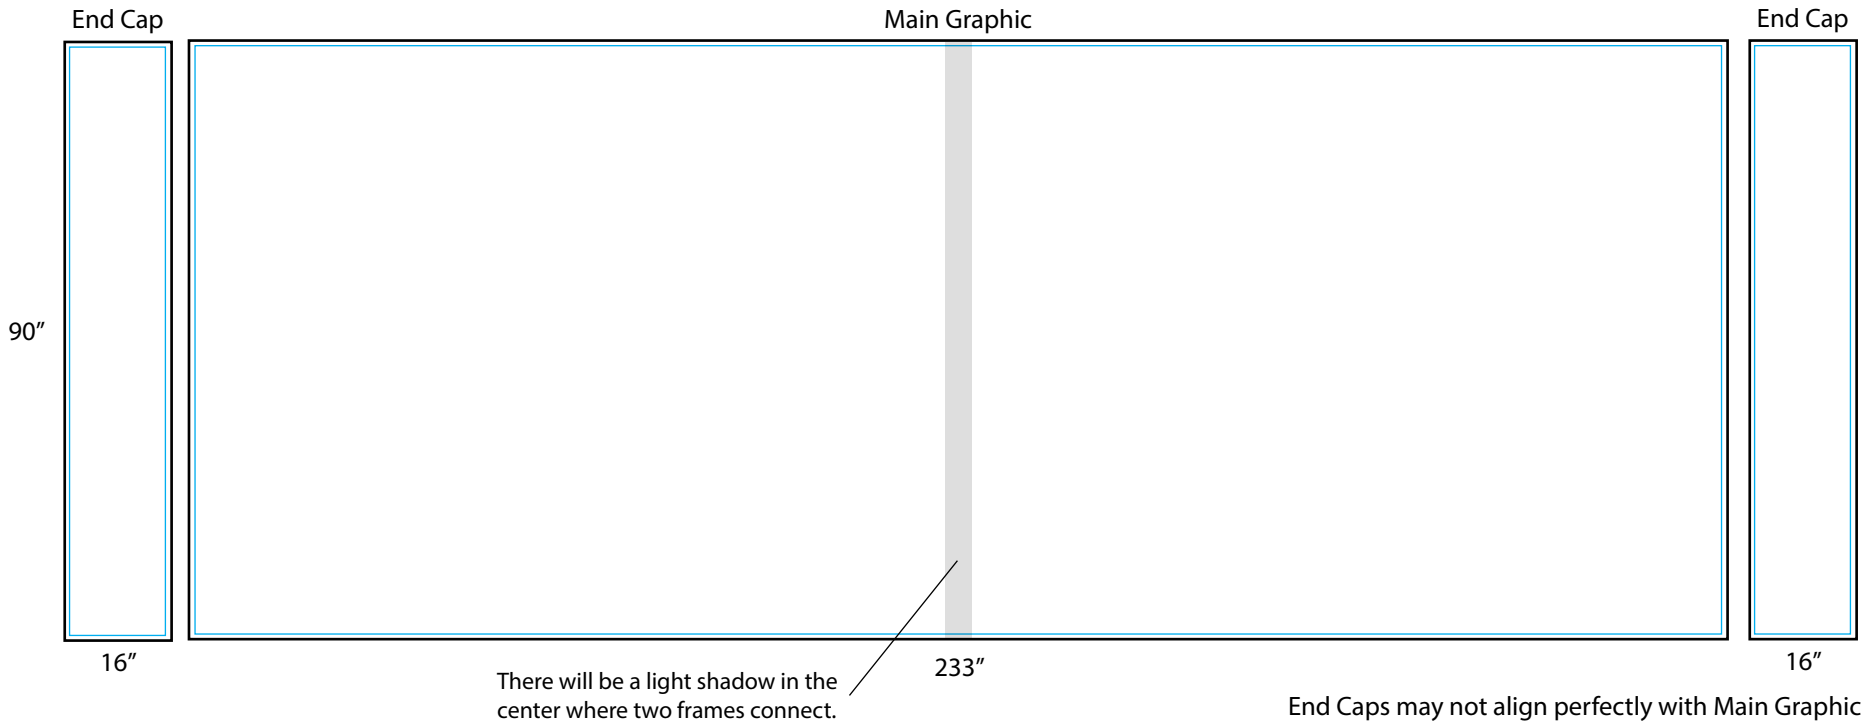

Do not design art directly on this template. Use only as reference.

Print Ready File Creation

Prepare files as a TIFF or PDF export. Please do not send original Photoshop, Illustrator or InDesign files as we do not manipulate files. (Our preferred file type is a rasterized TIF file.)

- All fonts and texts must be converted to curves.
- Please use "Rich Black" in all your blacks. (C=75, M=68, Y=67, K=100)
- Resolution: Equivalent to 100% final size at **100-120** dpi. Check your files for pixilation or banding on color gradations.
- Use LZW compression on TIFF files and compress everything using ZIP.

Digital large format printers do not print PMS or RGB colors. Please prepare all art in **CMYK** color space.

Main Graphic: 233" x 90" Graphic size with bleed ———
231" x 88.75" Graphic Size ———

End Caps: 16" x 90" Graphic size with bleed ———
14.25" x 88.75" Graphic Size ———

Keep all important text and images at least 2" inside blue line.