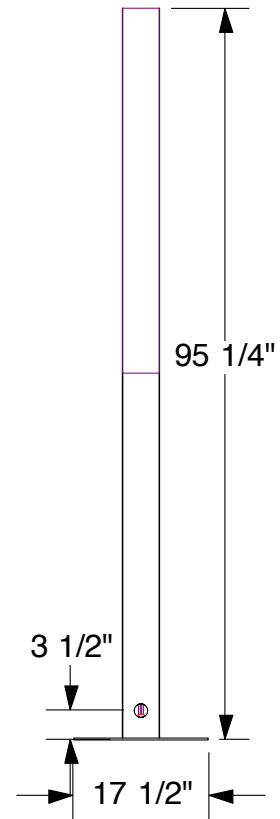

PART: LWT-68

RIGHT VIEW

Revisions			
Zone	Rev.	Description	Date

Description		Date	Scale	Engineer
LUMIWALL: 60"W X 95"H TRAPEZOID FRAME		3/1/2018	n/a	Tigran K
Part #	Product Line	Revision	QC Approval:	
LWT-68	LW	00	Production Approval: