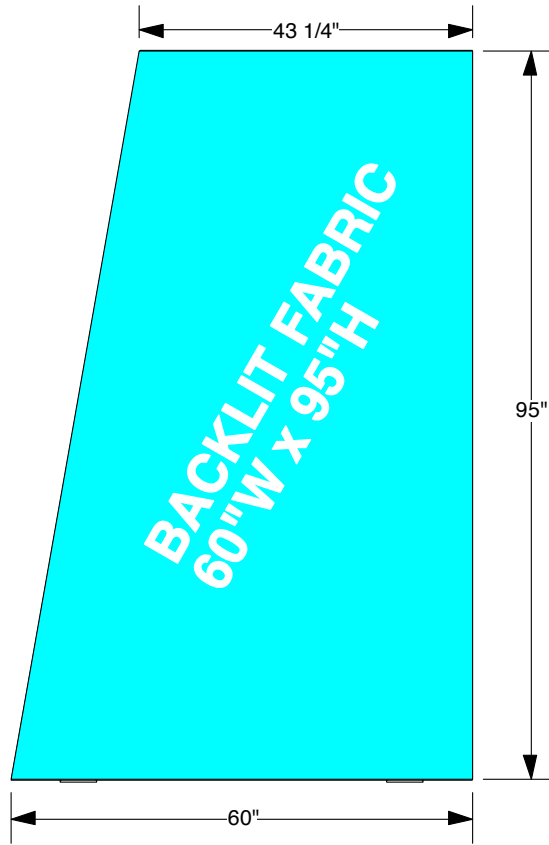

PART: LWT-68

FRONT VIEW