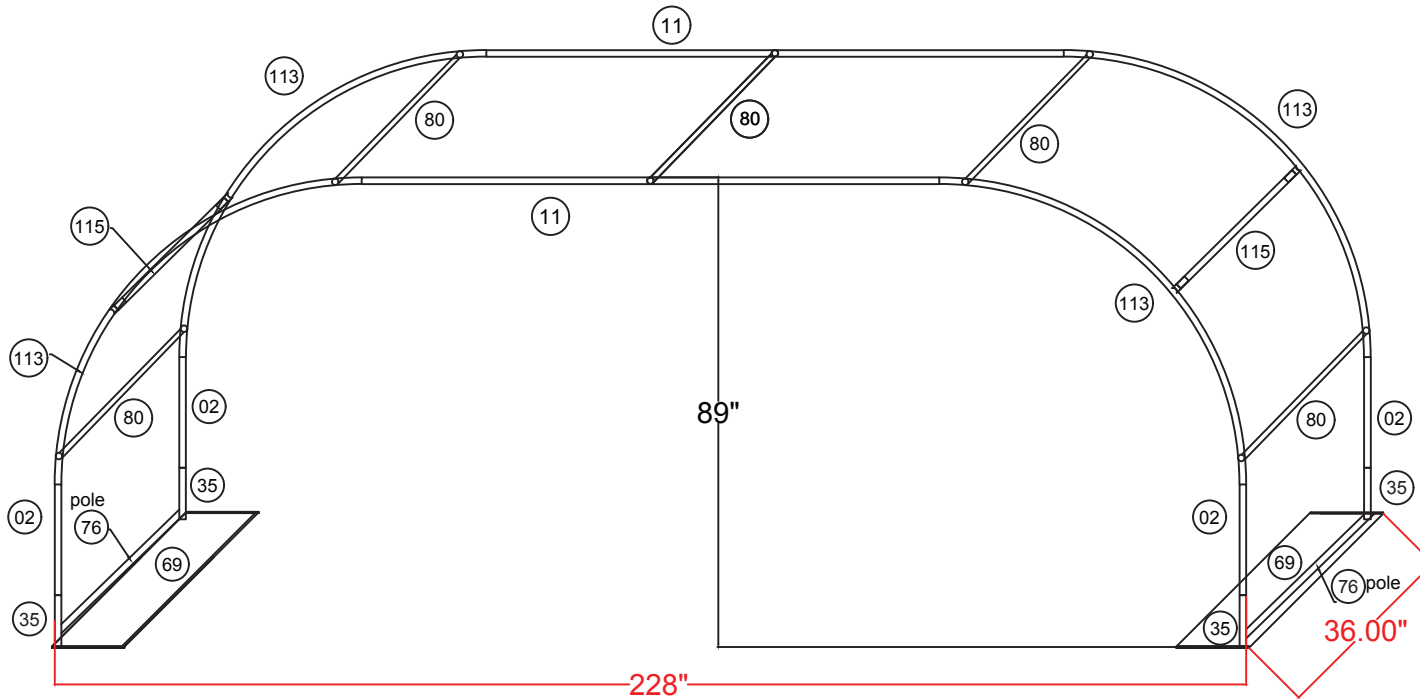

## ARCH23S

- Assemble both outer rings
- Install base poles
- Install all horizontal poles
- Pull graphics from one end to the other slowly, making sure to evenly covering frame

### ARCH23S

36"d x 228"w x 89"h Curved Arch Display

Qty.	Part Number
4	WLM#35
4	WLM#113
2	WLM#76
4	WLM#002
2	WLM#11
5	WLM#80
2	WLM#69 base plate
4	WLM#75
1	BGO-FabricXL bag