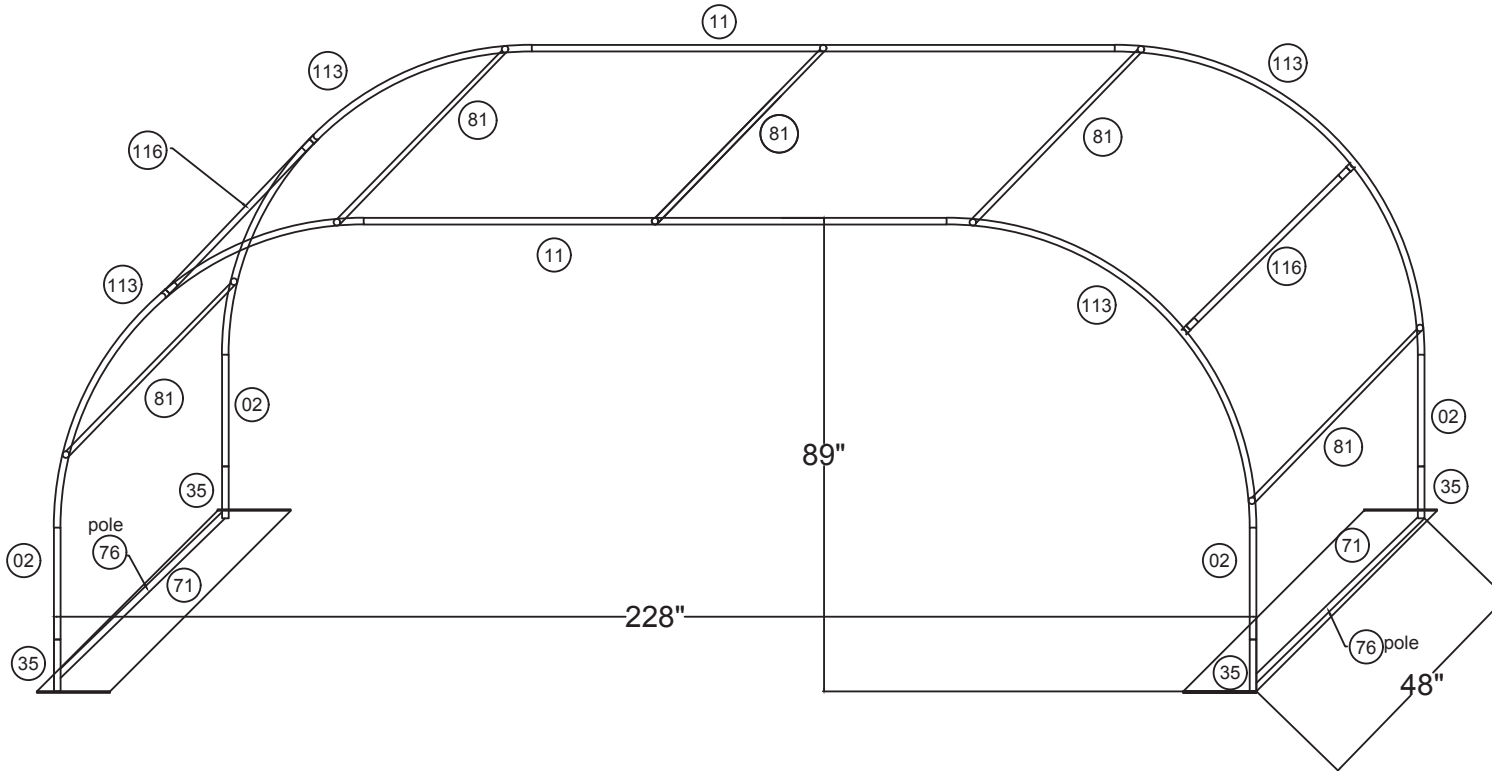

WAVELINE®

ARCH24S

- Assemble both outer rings
- Install base poles
- Install all horizontal poles
- Pull graphics from one end to the other slowly, making sure to evenly covering frame

48"d x 228"w x 89"h Curved Arch Display	
Qty.	Part Number
4	WLM#35
4	WLM#113
2	WLM#76
4	WLM#002
2	WLM#11
5	WLM#81
2	WLM#71 base plate
4	WLM#75
1	BGO-FabricXL bag
2	WLM#116

Fits inside qty.1 CA900
except base plate WLM#71