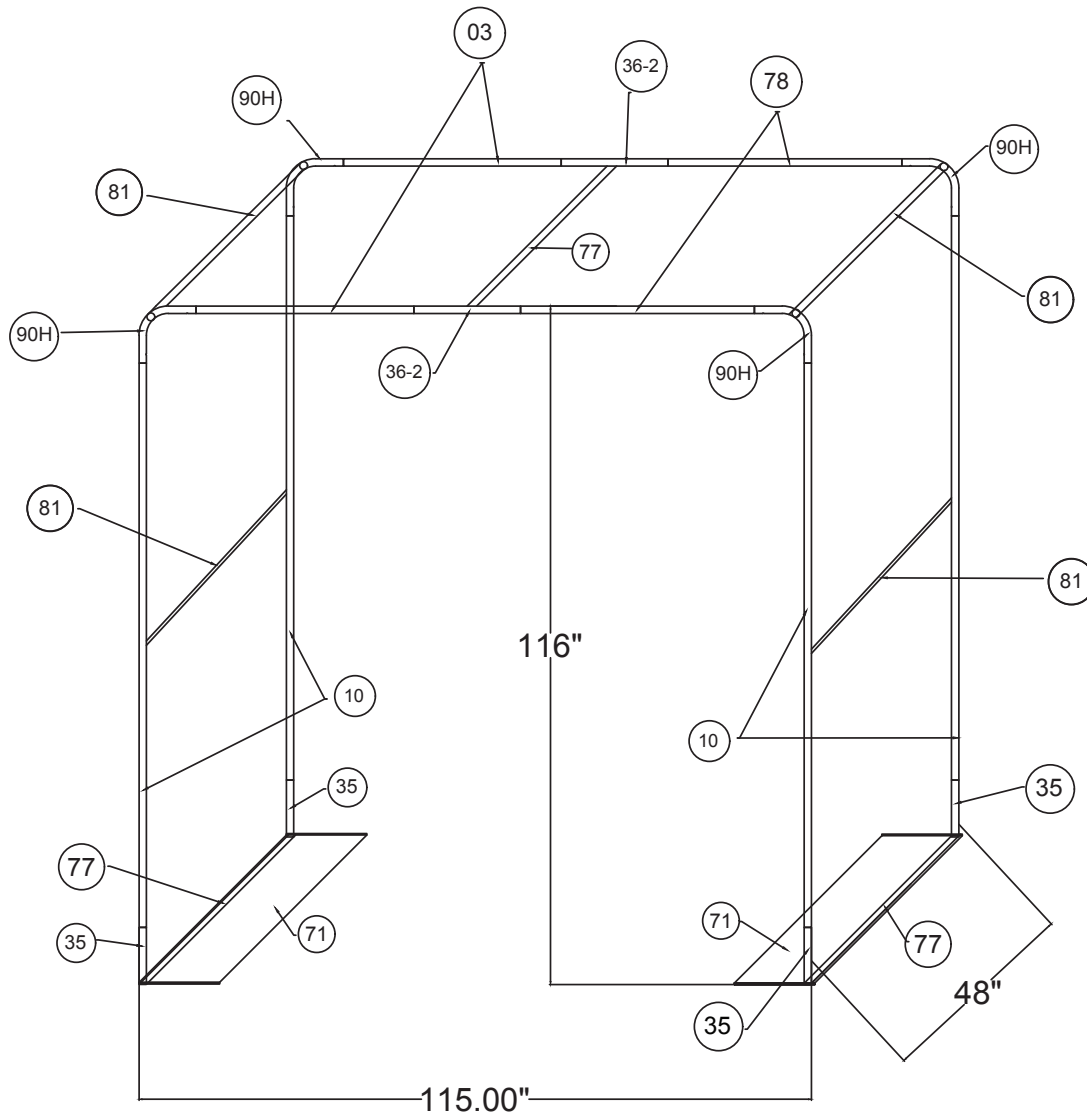

## SARCH14T

- Assemble both outer rings
- Install base poles
- Install all horizontal poles
- Pull graphics from one end to the other slowly, making sure to evenly cover the frame

10'w x 116"h x 4'd Arch	
Qty.	Part Number
4	WLM#35
4	WLM#90H
4	WLM#10
2	WLM#36-2 Tee
3	WLM#77
2	WLM#003
4	WLM#81
2	WLM#078
2	WLM#71 Base Plate
4	WLM#75 Neckings
1	BGO Fabric XL bag

Fits inside qty.1 CA900