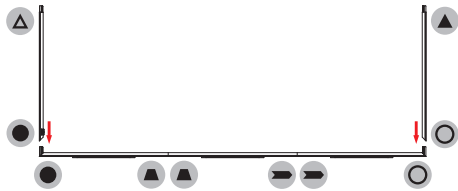

ASSEMBLY

Assemble parts on the floor and stand-up unit when completed.

1

2

3

4

5