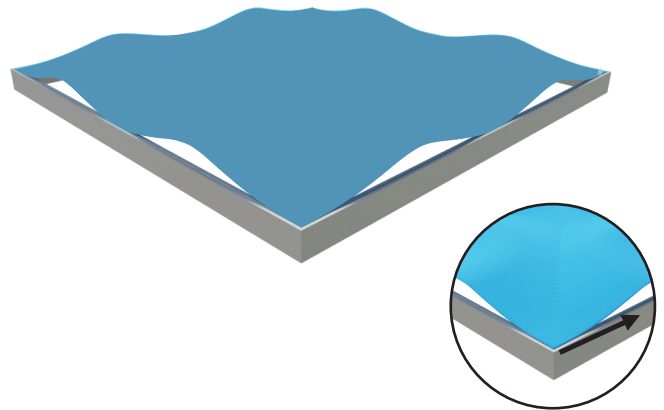

Push the silicone bead into the middle of the run and work your way around the perimeter of the frame until all beading is pushed in properly

To Remove Graphic
Use the pull tab located on the graphic and gently pull the graphic from the frame, going around the perimeter

6