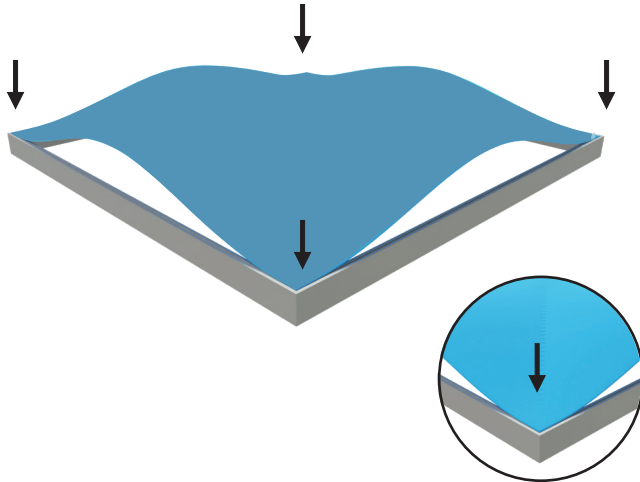

PRODUCT DESCRIPTION

StraightLine SEG display systems feature convenient tool-free assembly, durable light-weight frames, and silicone-edge graphics printed on exclusive One Planet recycled fabrics with impressive vivid graphics, all conveniently organized within molded inserts in a heavy-duty shipping case. Panel F guarantees an attention-demanding showcase, perfectly suited for the highly sought 10ft booth.

2

3

4

5

5 Push the silicone bead into each corner of the frame with your thumb.

Push the silicone bead into the middle of the run and work your way around the perimeter of the frame until all beading is pushed in properly

To Remove Graphic
Use the pull tab located on the graphic and gently pull the graphic from the frame, going around the perimeter

6