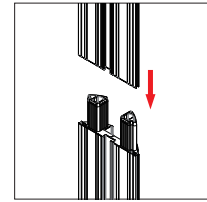

ASSEMBLY

Assemble parts on the floor and stand-up unit when completed.

1

2

3

4

5