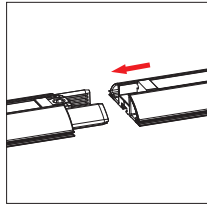

ASSEMBLY

Assemble parts on the floor and stand-up unit when completed.

1