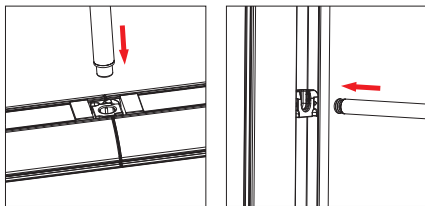

ASSEMBLY

Assemble parts on the floor and stand-up unit when completed.

1

2

3

4

5