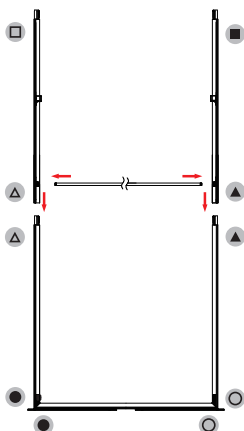

DIMENSIONS

Assembled Unit	40"w x 96"h x 4"d
Packed Case	46.5"w x 15"h x 8.7"d, 34 lbs
Shipping Box	47"w x 16"h x 10"d, 36 lbs
Graphic Size	40"w x 96"h

WARRANTY

Limited Warranty Periods
- Frame : Lifetime
- Graphics : 30 days

ASSEMBLY

Assemble parts on the floor and stand-up unit when completed.

1

2

3

4

5 Push the silicone bead into each corner of the frame with your thumb.

Push the silicone bead into the middle of the run and work your way around the perimeter of the frame until all beading is pushed in properly