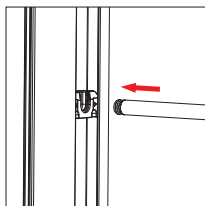

ASSEMBLY

Assemble parts on the floor and stand-up unit when completed.

1

2

3

4