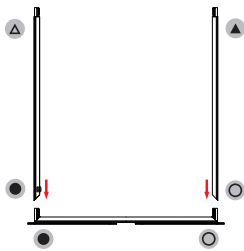

ASSEMBLY

Assemble parts on the floor and stand-up unit when completed.

1