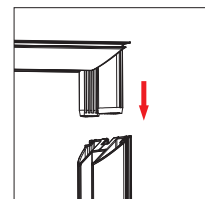

DIMENSIONS

Assembled Unit	40"w x 96"h x 4"d
Packed Case	46.5"w x 15"h x 8.7"d, 34 lbs
Shipping Box	47"w x 16"h x 10"d, 36 lbs
Graphic Size	40"w x 96"h

WARRANTY

Limited Warranty Periods
- Frame : Lifetime
- Graphics : 30 days

ASSEMBLY

Assemble parts on the floor and stand-up unit when completed.

1

2

3

4

5 Push the silicone bead into each corner of the frame with your thumb.

Push the silicone bead into the middle of the run and work your way around the perimeter of the frame until all beading is pushed in properly