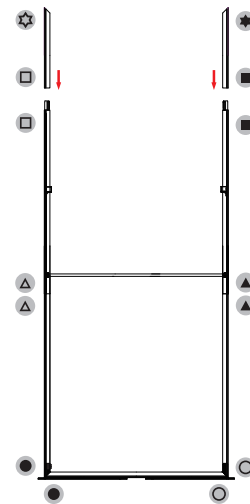

DIMENSIONS

Assembled Unit	40"w x 96"h x 4"d
Packed Case	46.5"w x 15"h x 8.7"d, 34 lbs
Shipping Box	47"w x 16"h x 10"d, 36 lbs
Graphic Size	40"w x 96"h

WARRANTY

Limited Warranty Periods
- Frame : Lifetime
- Graphics : 30 days

ASSEMBLY

Assemble parts on the floor and stand-up unit when completed.

1

2

3

4

5 Push the silicone bead into each corner of the frame with your thumb.

Push the silicone bead into the middle of the run and work your way around the perimeter of the frame until all beading is pushed in properly

To Remove Graphic
Use the pull tab located on the graphic and gently pull the graphic from the frame, going around the perimeter

6