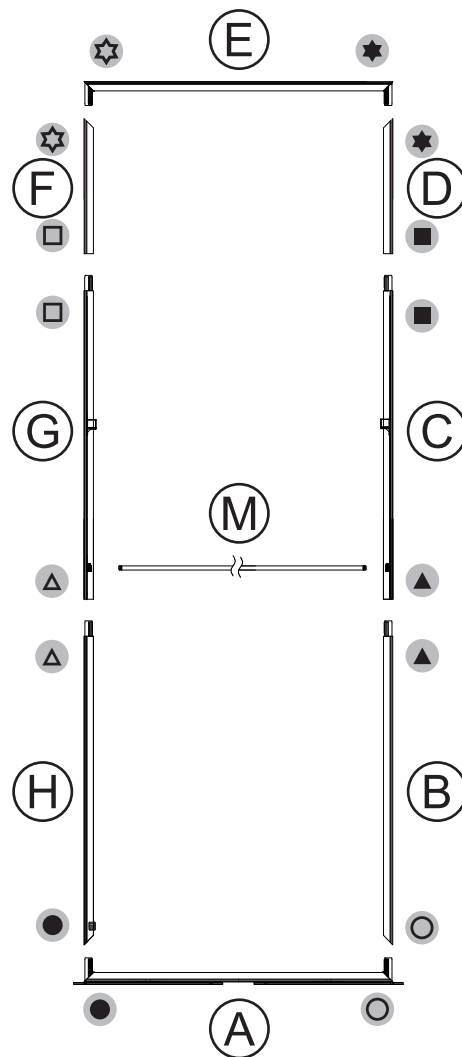

StraightLine

SLM-2000J

PRODUCT DESCRIPTION

StraightLine SEG display systems feature convenient tool-free assembly, durable light-weight frames, and silicone-edge graphics printed on exclusive One Planet recycled fabrics with impressive vivid graphics, all conveniently organized within molded inserts in a heavy-duty shipping case. Panel J offers versatile display possibilities, functioning as a stand-alone banner, a closing sidewall, or combined for an impeccable 10ft or 20ft presentation.

DIMENSIONS

Assembled Unit	40"w x 96"h x 4"d
Packed Case	46.5"w x 15"h x 8.7"d, 34 lbs
Shipping Box	47"w x 16"h x 10"d, 36 lbs
Graphic Size	40"w x 96"h

WARRANTY

Limited Warranty Periods
- Frame : Lifetime
- Graphics : 30 days

ASSEMBLY

Assemble parts on the floor and stand-up unit when completed.

1

2

3

4

5 Push the silicone bead into each corner of the frame with your thumb.

Push the silicone bead into the middle of the run and work your way around the perimeter of the frame until all beading is pushed in properly

To Remove Graphic
Use the pull tab located on the graphic and gently pull the graphic from the frame, going around the perimeter

6