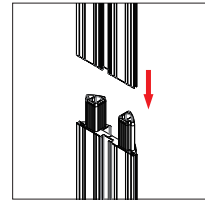

DIMENSIONS

Assembled Unit	40"w x 96"h x 4"d
Packed Case	46.5"w x 15"h x 8.7"d, 34 lbs
Shipping Box	47"w x 16"h x 10"d, 36 lbs
Graphic Size	40"w x 96"h

WARRANTY

Limited Warranty Periods
- Frame : Lifetime
- Graphics : 30 days

ASSEMBLY

Assemble parts on the floor and stand-up unit when completed.

1

2

3

4

5 Push the silicone bead into each corner of the frame with your thumb.

Push the silicone bead into the middle of the run and work your way around the perimeter of the frame until all beading is pushed in properly