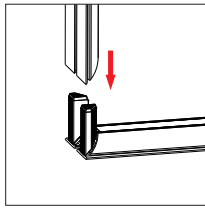

ASSEMBLY

Assemble parts on the floor and stand-up unit when completed.

1