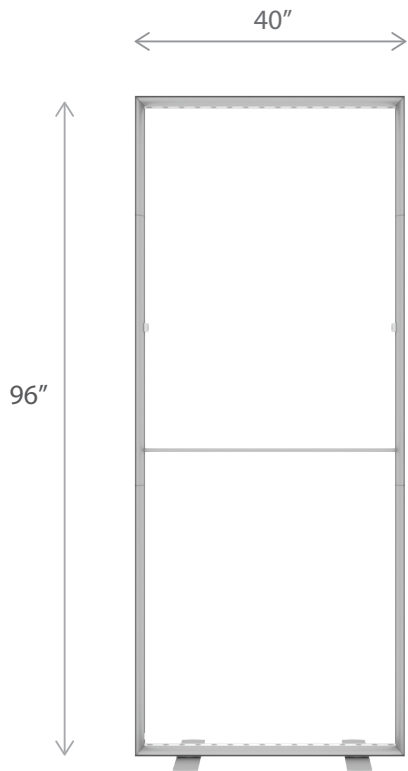

StraightLine

SLM-2000J

PRODUCT DESCRIPTION

StraightLine SEG display systems feature convenient tool-free assembly, durable light-weight frames, and silicone-edge graphics printed on exclusive One Planet recycled fabrics with impressive vivid graphics, all conveniently organized within molded inserts in a heavy-duty shipping case. Panel J offers versatile display possibilities, functioning as a stand-alone banner, a closing sidewall, or combined for an impeccable 10ft or 20ft presentation.

Upgrade to double-sided graphics, mix-and-match with other StraightLine panels, or combine with WaveLine and BrightLine displays, to create unique branded environments. TV mounts and counters complete an enhanced experience to help brands stand out.

DIMENSIONS

Assembled Unit	40"w x 96"h x 4"d
Packed Case	46.5"w x 15"h x 8.7"d, 34 lbs
Shipping Box	47"w x 16"h x 10"d, 36 lbs
Graphic Size	40"w x 96"h

WARRANTY

Limited Warranty Periods
- Frame : Lifetime
- Graphics : 30 days