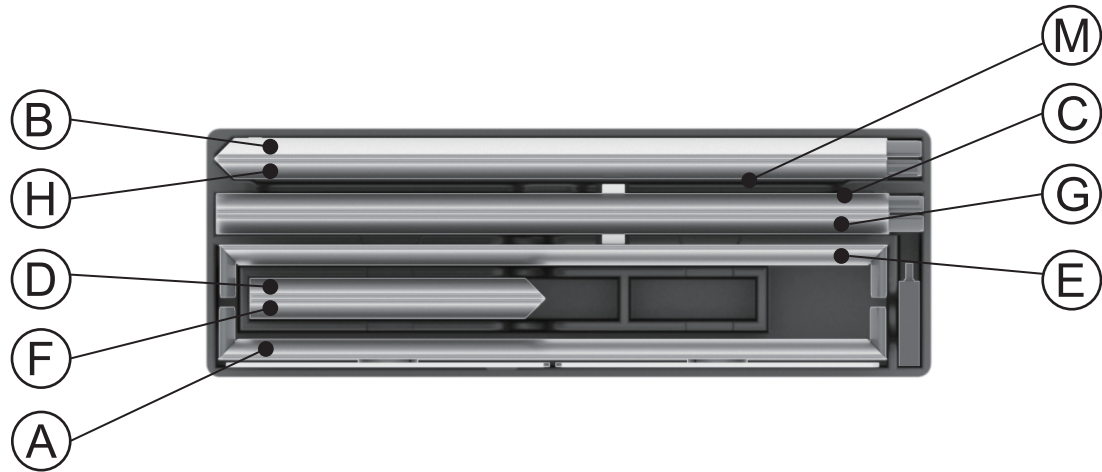

StraightLine

SLM-2000J

PRODUCT DESCRIPTION

StraightLine SEG display systems feature convenient tool-free assembly, durable light-weight frames, and silicone-edge graphics printed on exclusive One Planet recycled fabrics with impressive vivid graphics, all conveniently organized within molded inserts in a heavy-duty shipping case. Panel J offers versatile display possibilities, functioning as a stand-alone banner, a closing sidewall, or combined for an impeccable 10ft or 20ft presentation.

GRAPHIC MATERIAL

Graphic Print :
Dye sublimated on One Planet, 100% recycled, fabric

Bottles recycled
28

DISPLAY CONSTRUCTION

Aluminum frame with aluminum support poles

GRAPHIC FINISHING

Silicone sewn edges

DIMENSIONS

Assembled Unit	40"w x 96"h x 4"d
Packed Case	46.5"w x 15"h x 8.7"d, 34 lbs
Shipping Box	47"w x 16"h x 10"d, 36 lbs
Graphic Size	40"w x 96"h

WARRANTY

Limited Warranty Periods
- Frame : Lifetime
- Graphics : 30 days