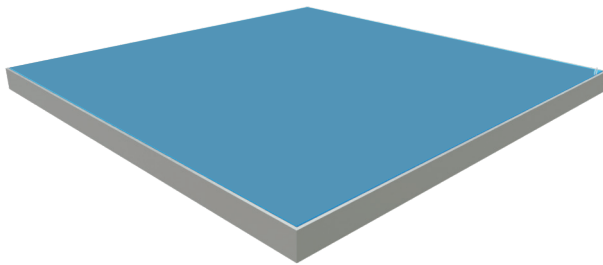

Push the silicone bead into the middle of the run and work your way around the perimeter of the frame until all beading is pushed in properly

To Remove Graphic
Use the pull tab located on the graphic and gently pull the graphic from the frame, going around the perimeter

6