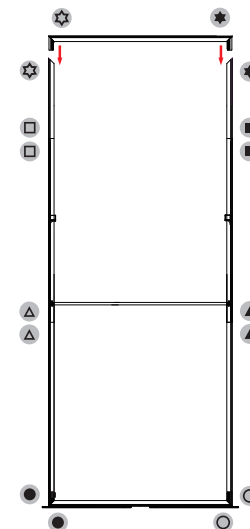

DIMENSIONS

Assembled Unit	40"w x 96"h x 4"d
Packed Case	46.5"w x 15"h x 8.7"d, 34 lbs
Shipping Box	47"w x 16"h x 10"d, 36 lbs
Graphic Size	40"w x 96"h

WARRANTY

Limited Warranty Periods
- Frame : Lifetime
- Graphics : 30 days

ASSEMBLY

Assemble parts on the floor and stand-up unit when completed.

1

2

3

4

5 Push the silicone bead into each corner of the frame with your thumb.

Push the silicone bead into the middle of the run and work your way around the perimeter of the frame until all beading is pushed in properly

To Remove Graphic
Use the pull tab located on the graphic and gently pull the graphic from the frame, going around the perimeter

6