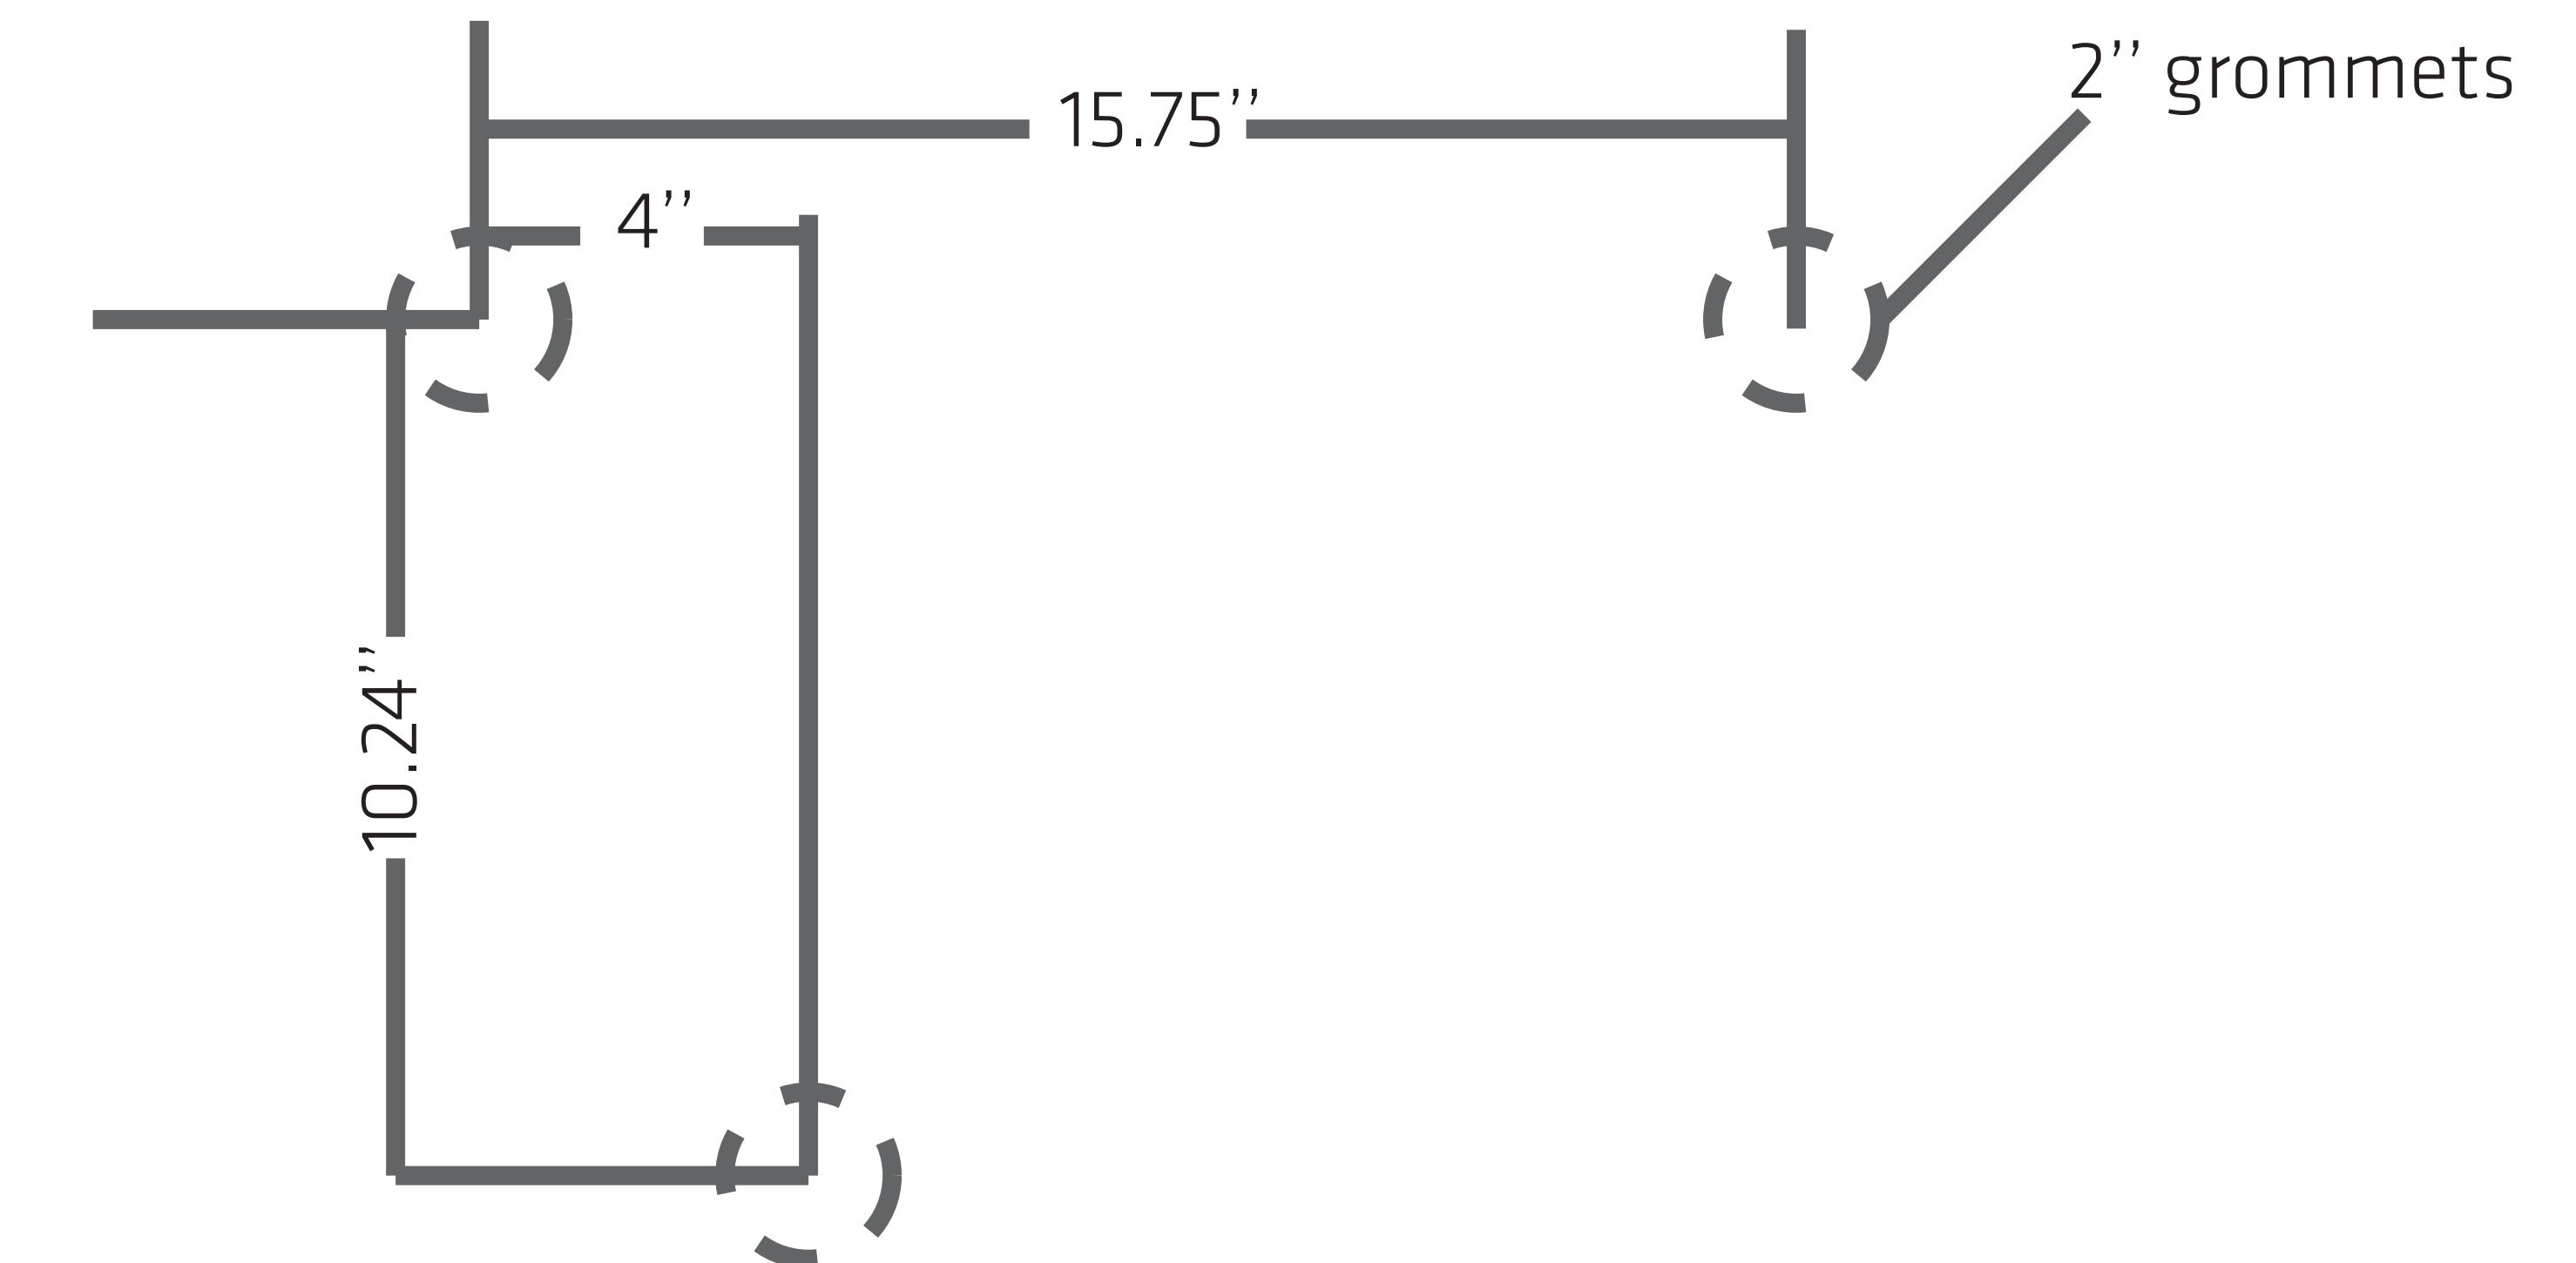

WLM-2000K

Tension Fabric Wall Display

Graphic Size

1448mm w x 2447mm h (57" w x 96.3" h)

Keep text and important images
inside of green line.

Graphic Size with Bleed

1548mm w x 2507mm h (61" w x 98.7" h)

*When using 22L & 22R please allow for 3.5" of graphic overlap
when connecting multiple panels.

Top view

- CMYK color
- Resolutions must be 72-125 ppi
- All fonts must be created to outlines
- Embed all images in final document
- Save final document as PDF for print

Invisible TV Mount

WLM-2000E

Tension Fabric Wall Display

Graphic Size

1448mm w x 2260mm h (57" w x 88.9" h)

Keep text and important images
inside of green line.

Graphic Size with Bleed

1548mm w x 2320mm h (61" w x 91.3" h)

TV Mount

Keep text and important images
Outside of purple or blue line.

*When using 22L & 22R please allow for 3.5" of graphic overlap
when connecting multiple panels.

32" TV Area
34.6" w x 23.6" h

40" TV Area
43.3" w x 27.6" h

Top view

- CMYK color
- Resolutions must be 72-125 ppi
- All fonts must be created to outlines
- Embed all images in final document
- Save final document as PDF for print