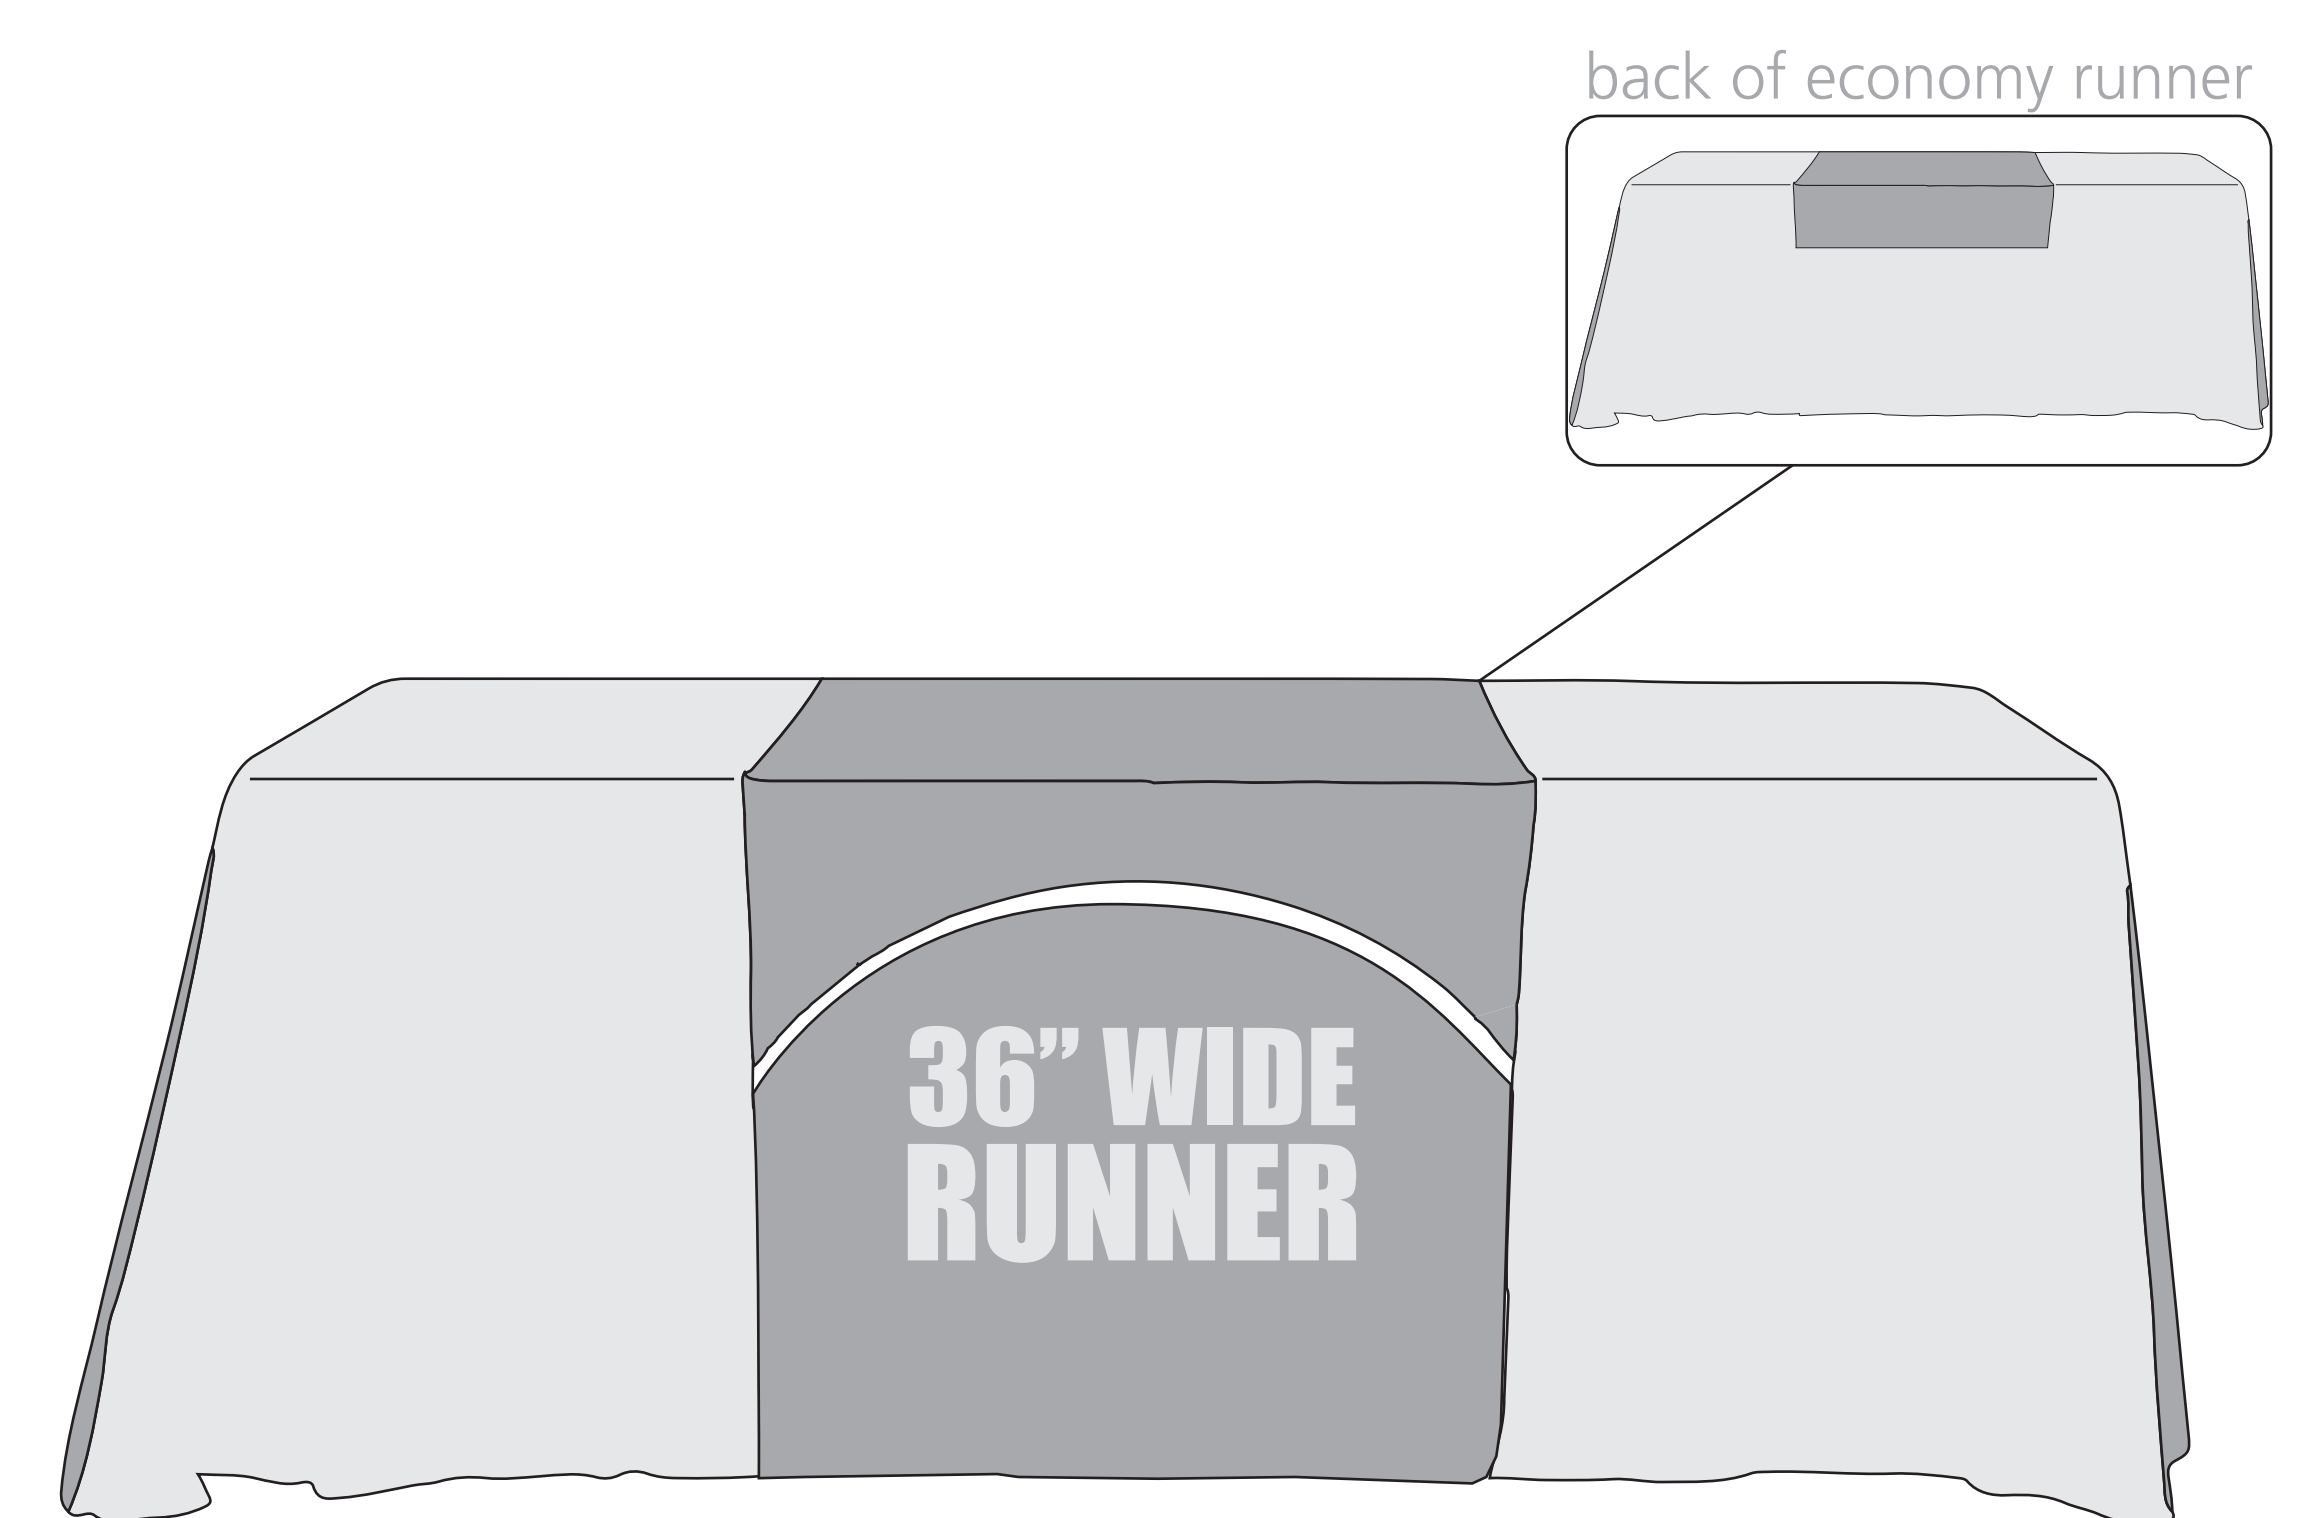

6.25" folds  
over back

## Table Runners: 36" Economy

Total Graphic Area: 36"w X 62.75"h  
Front Visual Area: 32"w X 23.5"h (approx.)

DO NOT design any critical elements  
(text, logos, etc.) within 2" of the edge.  
Graphic will be heat sealed on all edges.

This template is designed for a  
standard height table - 30"h

TOP

RECOMMENDED  
FRONT VISUAL AREA

trim/heat sealed line