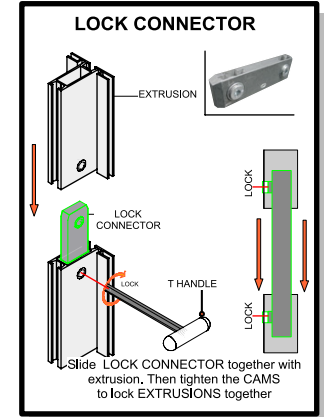

dimensions

Hardware	Graphic
Assembled unit: 118.98" w x 94.74" h x 19.685" d approx. 3022.092mm(w) x 2406.396mm(h) x 499.99mm(d)	Total visual area: 118" w x 94.375" h 2997mm(w) x 2397mm(h)
Shipping	Refer to related graphic templates for more information
Shipping dimensions: One OCL case: 19" l x 19" w x 56" h 483mm(l) x 483mm(w) x 1422mm(h)	
Approximate shipping weight (entire kit): 60 lbs / 27.2 kgs	

Code	#	Description
F7	8	PHFC2-1200-2 1200MM(47.24")) PHFC2 EXTRUSION W/ MITRE CUT AND LOCK HOLE
IB2	8	END TO END LOCK CONNECTOR
CB9	4	90 DEGREE CB9 CORNER LOCK CONNECTOR
F2	4	1155MM[45 1/2"]PH EXTRUSION W/1 LOCK
A1	2	PHFC2-600 [23.62"] STRAIGHT CUT BOTH ENDS & IB2
SW-FOOT	2	500MM FLAT FOOT FOR SMARTWALL FRAMES