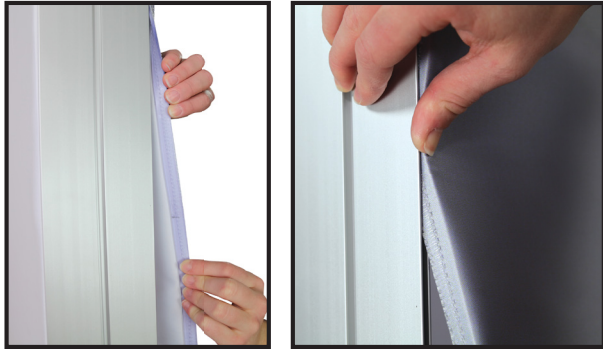

Code	#	Description
GRAPHIC	1	94.49"H X 118.125" SINGLE SIDED DYESUB GRAPHIC (UNLINED) PRINTED ON OXFORD W/ FCE-2 ALL 4 SIDES