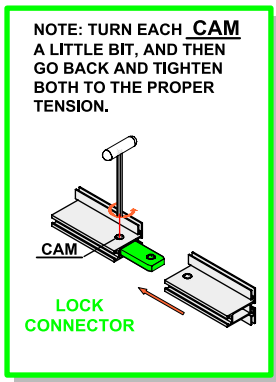

Code	#	Description
F7	8	PHFC2-1200-2 1200MM(47.24")) PHFC2 EXTRUSION W/ MITRE CUT AND LOCK HOLE
IB2	8	END TO END LOCK CONNECTOR
CB9	4	90 DEGREE CB9 CORNER LOCK CONNECTOR
F2	4	1155MM[45 1/2"]PH EXTRUSION W/1 LOCK
A1	2	PHFC2-600 [23.62"] STRAIGHT CUT BOTH ENDS & IB2
SW-FOOT	2	500MM FLAT FOOT FOR SMARTWALL FRAMES