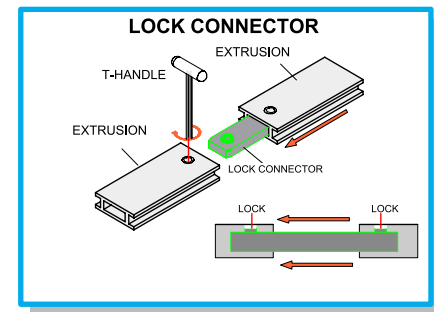

Code	#	Description
F7	8	PHFC2-1200-2 1200MM(47.24")) PHFC2 EXTRUSION W/ MITRE CUT AND LOCK HOLE
IB2	8	END TO END LOCK CONNECTOR
CB9	4	90 DEGREE CB9 CORNER LOCK CONNECTOR
F2	4	1155MM[45 1/2"]PH EXTRUSION W/1 LOCK
A1	2	PHFC2-600 [23.62"] STRAIGHT CUT BOTH ENDS & IB2
SW-FOOT	2	500MM FLAT FOOT FOR SMARTWALL FRAMES