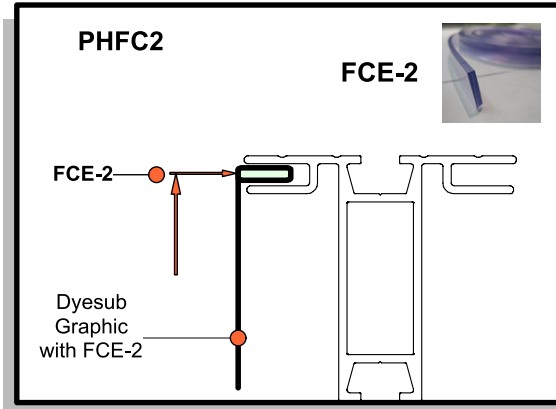

dimensions

Hardware	Graphic
Assembled unit: 118.98" w x 94.74" h x 19.685" d approx. 3022.092mm(w) x 2406.396mm(h) x 499.99mm(d)	Total visual area: 118" w x 94.375" h 2997mm(w) x 2397mm(h)
Shipping	Refer to related graphic templates for more information
Shipping dimensions: One OCL case: 19" l x 19" w x 56" h 483mm(l) x 483mm(w) x 1422mm(h)	
Approximate shipping weight (entire kit): 60 lbs / 27.2 kgs	

Code	#	Description
F7	8	PHFC2-1200-2 1200MM(47.24")) PHFC2 EXTRUSION W/ MITRE CUT AND LOCK HOLE
IB2	8	END TO END LOCK CONNECTOR
CB9	4	90 DEGREE CB9 CORNER LOCK CONNECTOR
F2	4	1155MM[45 1/2"]PH EXTRUSION W/1 LOCK
A1	2	PHFC2-600 [23.62"] STRAIGHT CUT BOTH ENDS & IB2
SW-FOOT	2	500MM FLAT FOOT FOR SMARTWALL FRAMES

Code	#	Description
GRAPHIC	1	94.49"H X 118.125" SINGLE SIDED DYESUB GRAPHIC (UNLINED) PRINTED ON OXFORD W/ FCE-2 ALL 4 SIDES

Vector Frame Banners and Light Boxes

Banners:

Vector Frame Banner
VF-R-01

Vector Frame Banner
VF-R-02