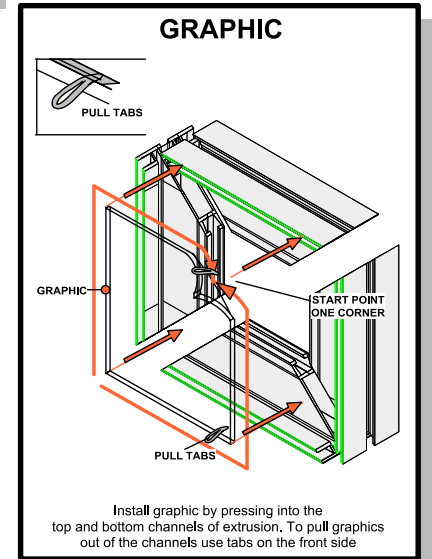

Code	#	Description
GRAPHIC	1	94.49"H X 118.125" SINGLE SIDED DYESUB GRAPHIC (UNLINED) PRINTED ON OXFORD W/ FCE-2 ALL 4 SIDES