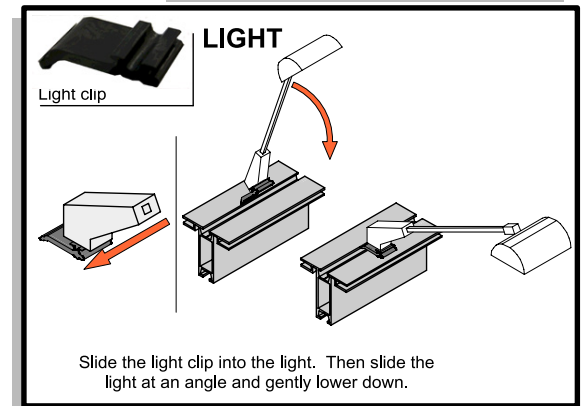

Code	#	Description
GRAPHIC	1	94.49"H X 118.125" SINGLE SIDED DYESUB GRAPHIC (UNLINED) PRINTED ON OXFORD W/ FCE-2 ALL 4 SIDES