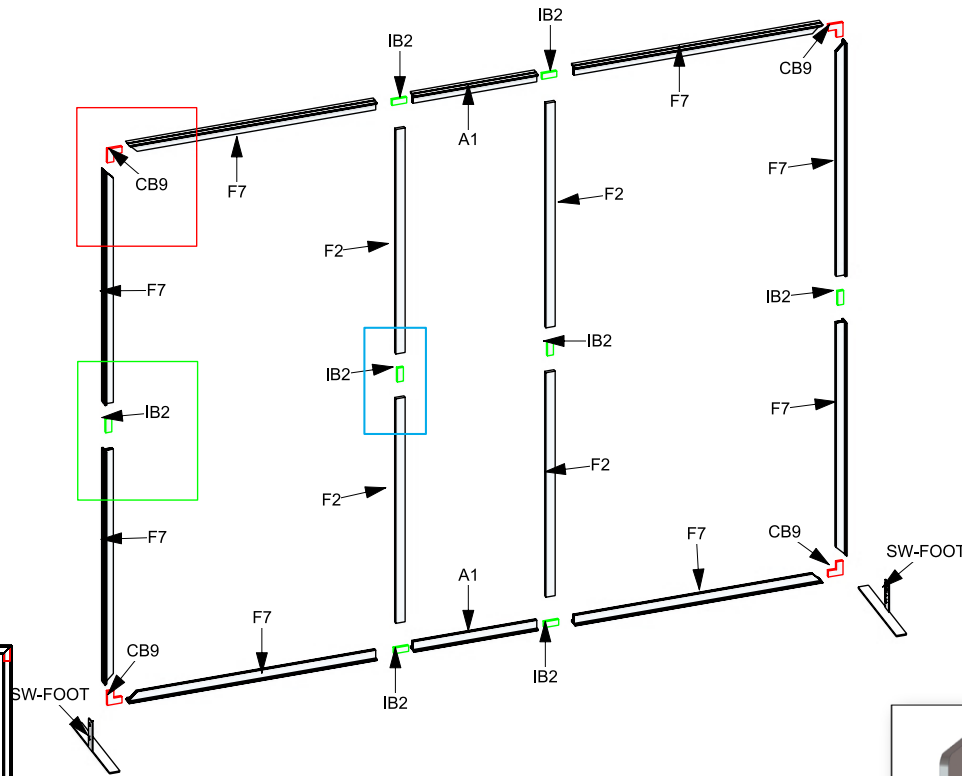

Vector Frame R-05

VF-R-05

Vector Frame is a collection of modern extrusion-based fabric graphic banner displays. Vector Frame is easy to assemble and disassemble and provides your choice of single-sided or double-sided integrated fabric graphic murals.

dimensions

Hardware	Graphic
Assembled unit: 118.98" w x 94.74" h x 19.685" d approx. 3022.092mm(w) x 2406.396mm(h) x 499.99mm(d)	Total visual area: 118" w x 94.375" h 2997mm(w) x 2397mm(h)
Shipping	Refer to related graphic templates for more information
Shipping dimensions: One OCL case: 19" l x 19" w x 56" h 483mm(l) x 483mm(w) x 1422mm(h)	
Approximate shipping weight (entire kit): 60 lbs / 27.2 kgs	

Code	#	Description
F7	8	PHFC2-1200-2 1200MM(47.24")) PHFC2 EXTRUSION W/ MITRE CUT AND LOCK HOLE
IB2	8	END TO END LOCK CONNECTOR
CB9	4	90 DEGREE CB9 CORNER LOCK CONNECTOR
F2	4	1155MM[45 1/2"]PH EXTRUSION W/1 LOCK
A1	2	PHFC2-600 [23.62"] STRAIGHT CUT BOTH ENDS & IB2
SW-FOOT	2	500MM FLAT FOOT FOR SMARTWALL FRAMES

Code	#	Description
GRAPHIC	1	94.49"H X 118.125" SINGLE SIDED DYESUB GRAPHIC (UNLINED) PRINTED ON OXFORD W/ FCE-2 ALL 4 SIDES

Vector Frame Banners and Light Boxes

Banners:

Vector Frame Banner
VF-R-01

Vector Frame Banner
VF-R-02