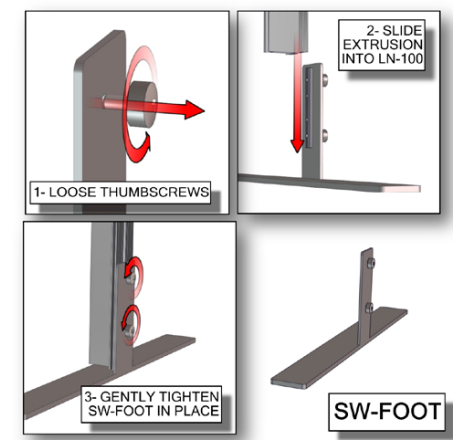

features and benefits

- 50mm silver extrusion frame
- Single or double-sided SEG dye-sublimated fabric graphics
- Easy assembly
- Comes packaged with one OCL wheeled molded case for transport and storage
- Lifetime hardware warranty against manufacturer defects

dimensions

Hardware	Graphic
Assembled unit: 118.98" w x 94.74" h x 19.685" d approx. 3022.092mm(w) x 2406.396mm(h) x 499.99mm(d)	Total visual area: 118" w x 94.375" h 2997mm(w) x 2397mm(h)
Shipping	Refer to related graphic templates for more information
Shipping dimensions: One OCL case: 19" l x 19" w x 56" h 483mm(l) x 483mm(w) x 1422mm(h)	
Approximate shipping weight (entire kit): 60 lbs / 27.2 kgs	

Code	#	Description
F7	8	PHFC2-1200-2 1200MM(47.24")) PHFC2 EXTRUSION W/ MITRE CUT AND LOCK HOLE
IB2	8	END TO END LOCK CONNECTOR
CB9	4	90 DEGREE CB9 CORNER LOCK CONNECTOR
F2	4	1155MM[45 1/2"]PH EXTRUSION W/1 LOCK
A1	2	PHFC2-600 [23.62"] STRAIGHT CUT BOTH ENDS & IB2
SW-FOOT	2	500MM FLAT FOOT FOR SMARTWALL FRAMES