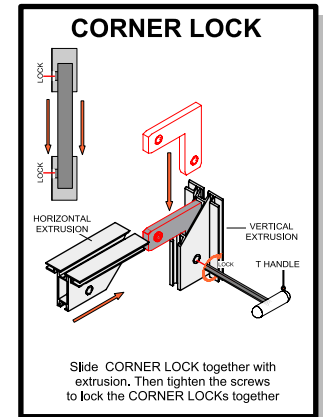

dimensions

Hardware	Graphic
Assembled unit: 118.98" w x 94.74" h x 19.685" d approx. 3022.092mm(w) x 2406.396mm(h) x 499.99mm(d)	Total visual area: 118" w x 94.375" h 2997mm(w) x 2397mm(h)
Shipping	Refer to related graphic templates for more information
Shipping dimensions: One OCL case: 19" l x 19" w x 56" h 483mm(l) x 483mm(w) x 1422mm(h)	
Approximate shipping weight (entire kit): 60 lbs / 27.2 kgs	

Code	#	Description
F7	8	PHFC2-1200-2 1200MM(47.24")) PHFC2 EXTRUSION W/ MITRE CUT AND LOCK HOLE
IB2	8	END TO END LOCK CONNECTOR
CB9	4	90 DEGREE CB9 CORNER LOCK CONNECTOR
F2	4	1155MM[45 1/2"]PH EXTRUSION W/1 LOCK
A1	2	PHFC2-600 [23.62"] STRAIGHT CUT BOTH ENDS & IB2
SW-FOOT	2	500MM FLAT FOOT FOR SMARTWALL FRAMES