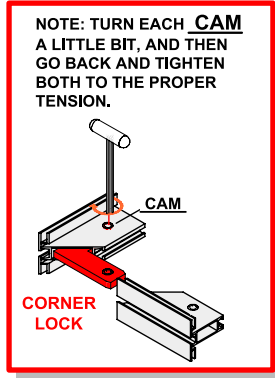

dimensions

Hardware	Graphic
Assembled unit: 118.98" w x 94.74" h x 19.685" d approx. 3022.092mm(w) x 2406.396mm(h) x 499.99mm(d)	Total visual area: 118" w x 94.375" h 2997mm(w) x 2397mm(h)
Shipping	Refer to related graphic templates for more information
Shipping dimensions: One OCL case: 19" l x 19" w x 56" h 483mm(l) x 483mm(w) x 1422mm(h)	
Approximate shipping weight (entire kit): 60 lbs / 27.2 kgs	

Code	#	Description
F7	8	PHFC2-1200-2 1200MM(47.24")) PHFC2 EXTRUSION W/ MITRE CUT AND LOCK HOLE
IB2	8	END TO END LOCK CONNECTOR
CB9	4	90 DEGREE CB9 CORNER LOCK CONNECTOR
F2	4	1155MM[45 1/2"]PH EXTRUSION W/1 LOCK
A1	2	PHFC2-600 [23.62"] STRAIGHT CUT BOTH ENDS & IB2
SW-FOOT	2	500MM FLAT FOOT FOR SMARTWALL FRAMES