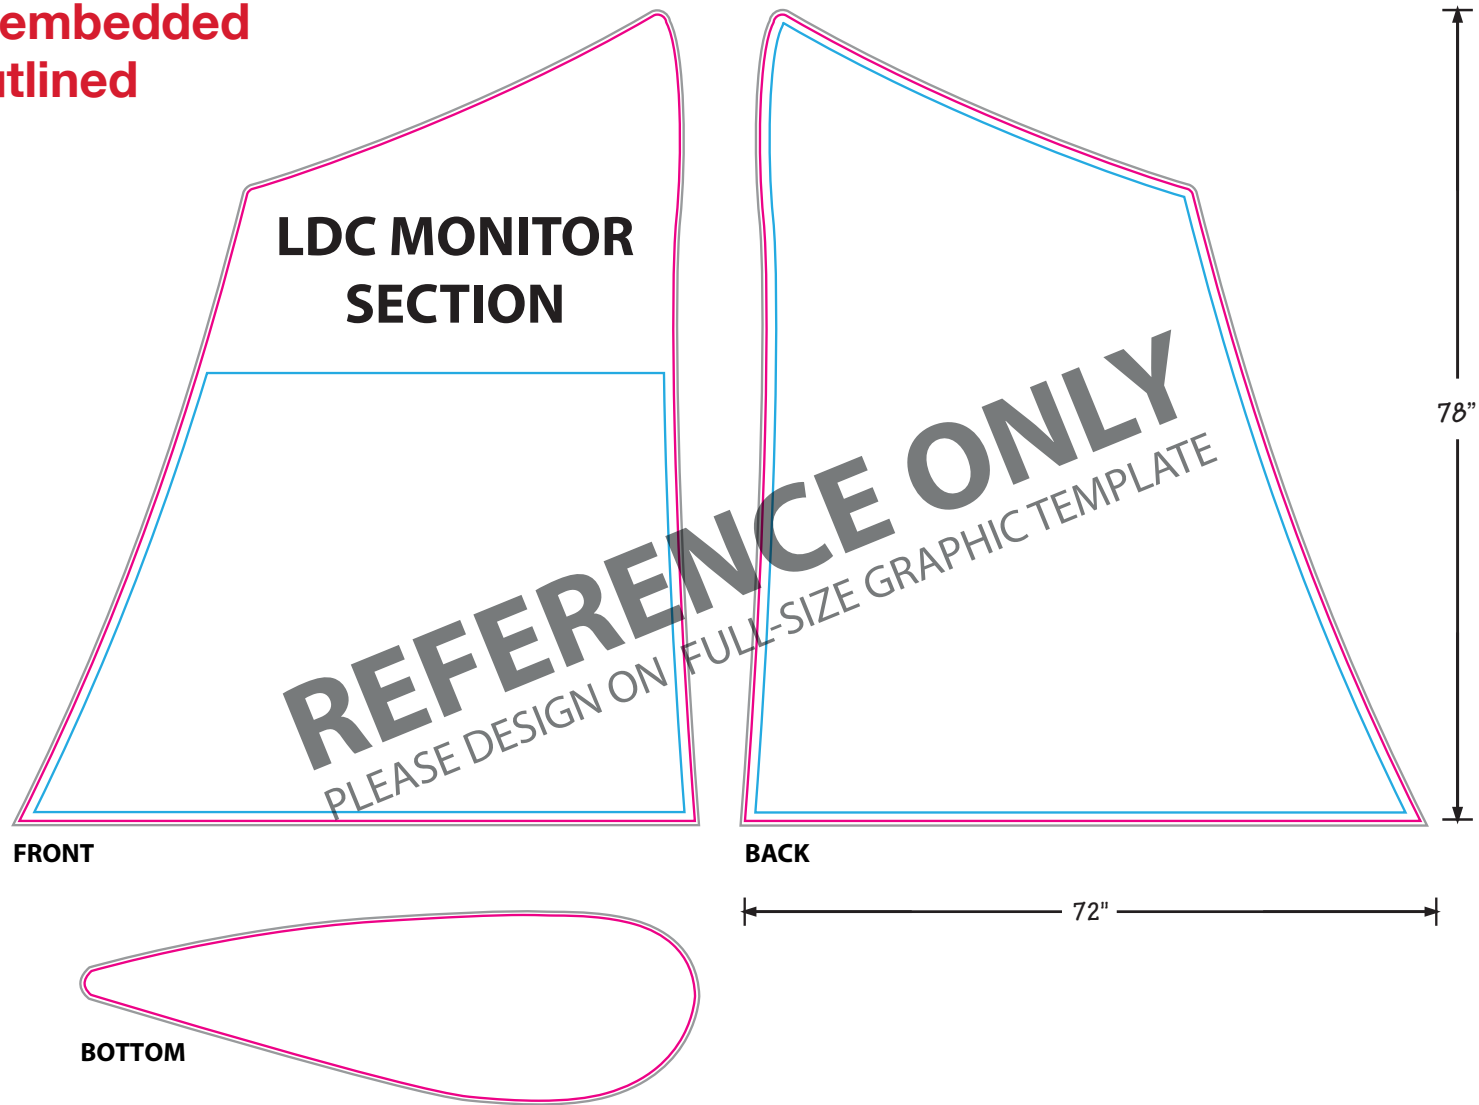

Eurofit Twist Monitor Stand

Kit Item#: 255209
Graphic Only Item #: 255211

- All images must be embedded
- All fonts must be outlined
- Save file as PDF

TEMPLATE KEY
BLEED AREA 81.25"W x 96.5"H (.5" on all sides)
FINISHED SIZE 80"W x 95.5"H
SAFE AREA 77"W x 52"H / 93.5"H
Using PMS colors in your art is recommended but an exact match cannot be guaranteed.

ACCEPTABLE FILE FORMATS:

 Vector lines	 Vector image	<ul style="list-style-type: none">• Adobe Illustrator (.ai, .pdf, .eps)• All Fonts Outlined• Images Embedded	 Raster image	<ul style="list-style-type: none">• Adobe Photoshop (.psd, .tif, .jpg)• 200 DPI at 100% Scale
--	---	--	--	--