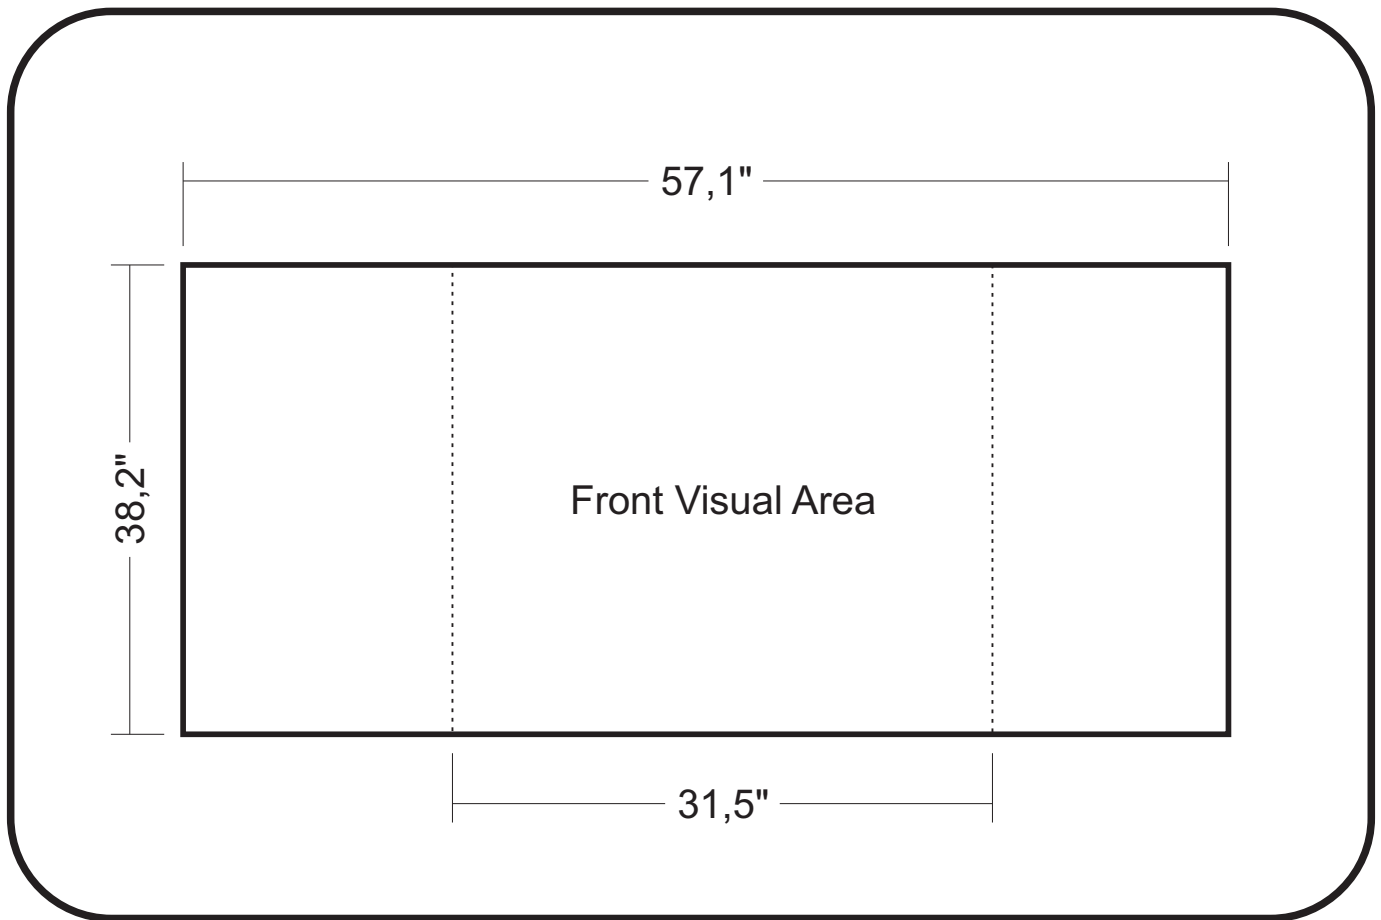

SOLO Uno Magic Posts

GRAPHICS DIMENSIONS

10130

BASE

SOLO Uno Magic Posts

GRAPHICS DIMENSIONS

10130-H

HEADER