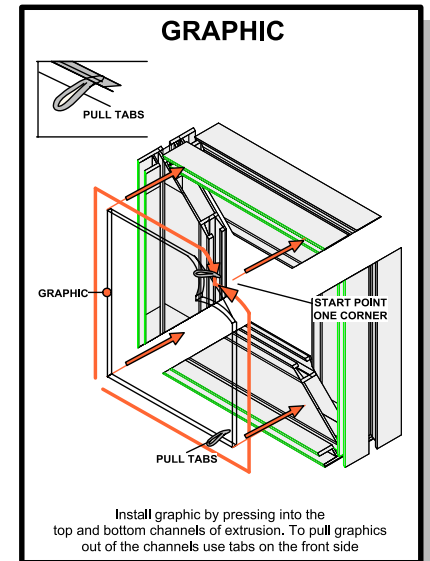

dimensions

Hardware	Graphic
Assembled unit: 48.11" w x 94.74" h x 19.685" d approx. 1221.994mm(w) x 2406.396mm(h) x 499.99mm(d)	Total visual area: 47.125" w x 94.375" h 1197mm(w) x 2397mm(h) Refer to related graphic templates for more information
Shipping	
Shipping dimensions: One OCL case: 19" l x 19" w x 56" h 483mm(l) x 483mm(w) x 1422mm(h) Approximate shipping weight (entire kit): 45 lbs / 20 kgs	

Code	#	Description
F7	4	PHFC2-1200-3[47.25"] (Mitre / Corner Lock one end - straight cut & lock hole other end
LOCK CONNECTOR	2	END TO END LOCK CONNECTOR
F4	2	PHFC2-1200-1 [47.25"] (Mitre / Corner Lock Both ends - No Locks)
CORNER LOCK	4	90 DEGREE CB9 CORNER LOCK CONNECTOR
SW-FOOT	2	500MM FLAT FOOT FOR SMARTWALL FRAMES

Code	#	Description
GRAPHIC A	1	94.49"H X 47.25"W SINGLE SIDED DYESUB GRAPHIC (UNLINED) PRINTED ON OXFORD W/ FCE-2 ALL 4 SIDES

GRAPHIC A

Vector Frame Banners and Light Boxes

Banners:

Vector Frame Banner
VF-R-01