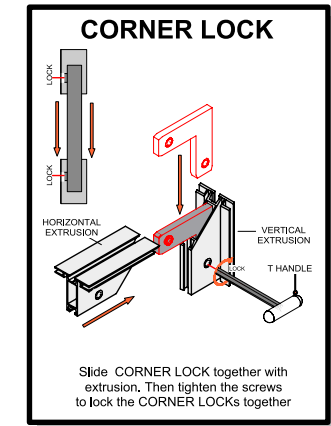

dimensions

Hardware	Graphic
Assembled unit: 48.11" w x 94.74" h x 19.685" d approx. 1221.994mm(w) x 2406.396mm(h) x 499.99mm(d)	Total visual area: 47.125" w x 94.375" h 1197mm(w) x 2397mm(h) Refer to related graphic templates for more information
Shipping	
Shipping dimensions: One OCL case: 19" l x 19" w x 56" h 483mm(l) x 483mm(w) x 1422mm(h) Approximate shipping weight (entire kit): 45 lbs / 20 kgs	

Code	#	Description
F7	4	PHFC2-1200-3[47.25"] (Mitre / Corner Lock one end - straight cut & lock hole other end
LOCK CONNECTOR	2	END TO END LOCK CONNECTOR
F4	2	PHFC2-1200-1 [47.25"] (Mitre / Corner Lock Both ends - No Locks)
CORNER LOCK	4	90 DEGREE CB9 CORNER LOCK CONNECTOR
SW-FOOT	2	500MM FLAT FOOT FOR SMARTWALL FRAMES