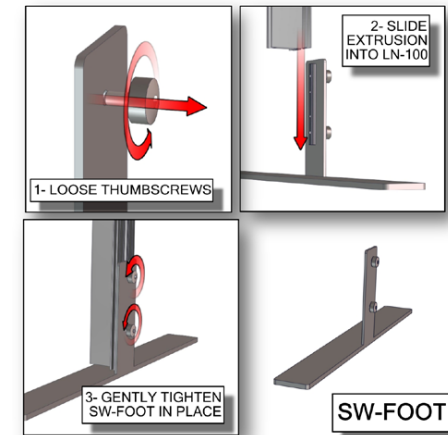

Code	#	Description
F7	4	PHFC2-1200-3[47.25"] (Mitre / Corner Lock one end - straight cut & lock hole other end
LOCK CONNECTOR	2	END TO END LOCK CONNECTOR
F4	2	PHFC2-1200-1 [47.25"] (Mitre / Corner Lock Both ends - No Locks)
CORNER LOCK	4	90 DEGREE CB9 CORNER LOCK CONNECTOR
SW-FOOT	2	500MM FLAT FOOT FOR SMARTWALL FRAMES