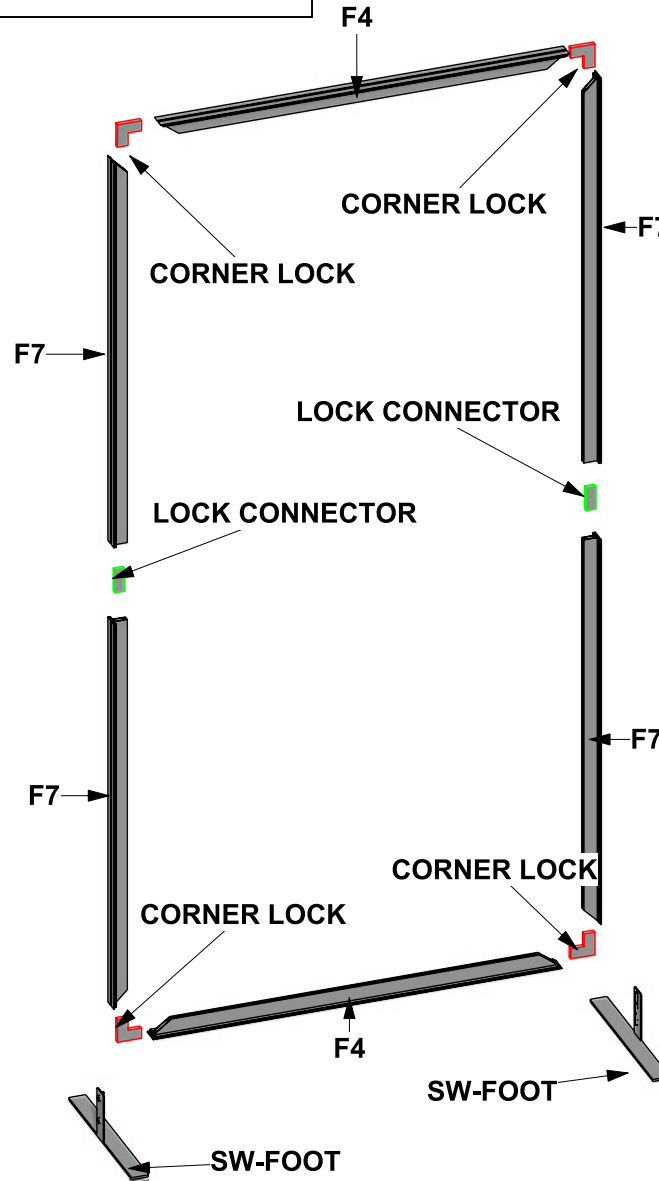

Vector Frame R-04

VF-R-04

Vector Frame is a collection of modern extrusion-based fabric graphic banner displays. Vector Frame is easy to assemble and disassemble and provides your choice of single-sided or double-sided integrated fabric graphic murals.

dimensions

Hardware	Graphic
Assembled unit: 48.11" w x 94.74" h x 19.685" d approx. 1221.994mm(w) x 2406.396mm(h) x 499.99mm(d)	Total visual area: 47.125" w x 94.375" h 1197mm(w) x 2397mm(h) Refer to related graphic templates for more information
Shipping	
Shipping dimensions: One OCL case: 19" l x 19" w x 56" h 483mm(l) x 483mm(w) x 1422mm(h) Approximate shipping weight (entire kit): 45 lbs / 20 kgs	

Code	#	Description
F7	4	PHFC2-1200-3[47.25"] (Mitre / Corner Lock one end - straight cut & lock hole other end
LOCK CONNECTOR	2	END TO END LOCK CONNECTOR
F4	2	PHFC2-1200-1 [47.25"] (Mitre / Corner Lock Both ends - No Locks)
CORNER LOCK	4	90 DEGREE CB9 CORNER LOCK CONNECTOR
SW-FOOT	2	500MM FLAT FOOT FOR SMARTWALL FRAMES

Code	#	Description
GRAPHIC A	1	94.49"H X 47.25"W SINGLE SIDED DYESUB GRAPHIC (UNLINED) PRINTED ON OXFORD W/ FCE-2 ALL 4 SIDES

GRAPHIC A

Vector Frame Banners and Light Boxes

Banners:

Vector Frame Banner
VF-R-01