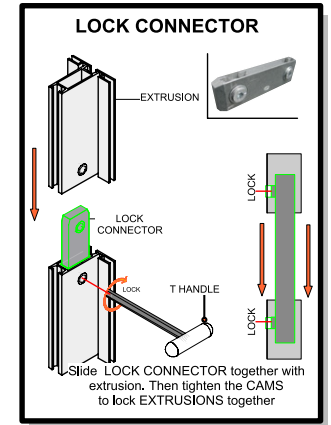

dimensions

Hardware	Graphic
Assembled unit: 48.11" w x 94.74" h x 19.685" d approx. 1221.994mm(w) x 2406.396mm(h) x 499.99mm(d)	Total visual area: 47.125" w x 94.375" h 1197mm(w) x 2397mm(h) Refer to related graphic templates for more information
Shipping	
Shipping dimensions: One OCL case: 19" l x 19" w x 56" h 483mm(l) x 483mm(w) x 1422mm(h) Approximate shipping weight (entire kit): 45 lbs / 20 kgs	

Code	#	Description
F7	4	PHFC2-1200-3[47.25"] (Mitre / Corner Lock one end - straight cut & lock hole other end
LOCK CONNECTOR	2	END TO END LOCK CONNECTOR
F4	2	PHFC2-1200-1 [47.25"] (Mitre / Corner Lock Both ends - No Locks)
CORNER LOCK	4	90 DEGREE CB9 CORNER LOCK CONNECTOR
SW-FOOT	2	500MM FLAT FOOT FOR SMARTWALL FRAMES