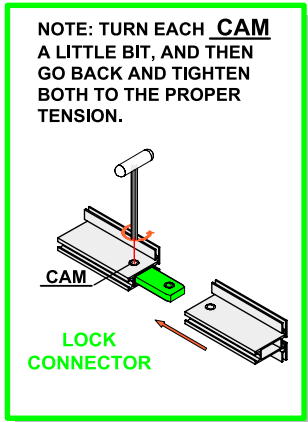

Code	#	Description
F7	4	PHFC2-1200-3[47.25"] (Mitre / Corner Lock one end - straight cut & lock hole other end
LOCK CONNECTOR	2	END TO END LOCK CONNECTOR
F4	2	PHFC2-1200-1 [47.25"] (Mitre / Corner Lock Both ends - No Locks)
CORNER LOCK	4	90 DEGREE CB9 CORNER LOCK CONNECTOR
SW-FOOT	2	500MM FLAT FOOT FOR SMARTWALL FRAMES