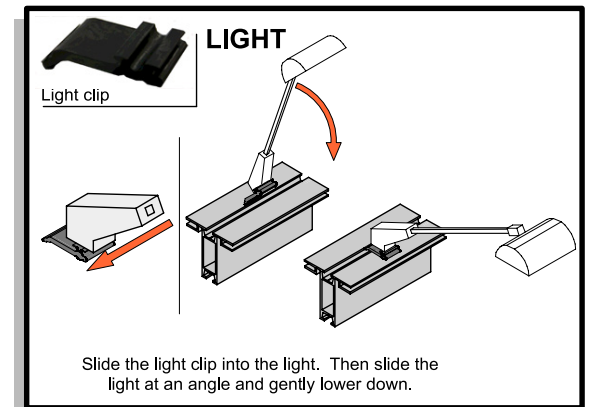

Code	#	Description
GRAPHIC A	1	94.49"H X 47.25"W SINGLE SIDED DYESUB GRAPHIC (UNLINED) PRINTED ON OXFORD W/ FCE-2 ALL 4 SIDES

GRAPHIC A