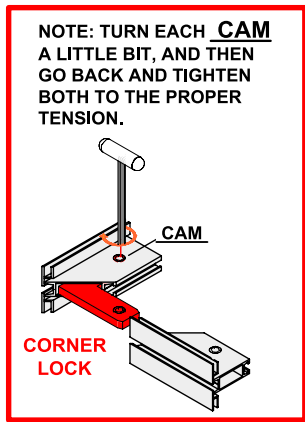

Code	#	Description
F7	4	PHFC2-1200-3[47.25"] (Mitre / Corner Lock one end - straight cut & lock hole other end
LOCK CONNECTOR	2	END TO END LOCK CONNECTOR
F4	2	PHFC2-1200-1 [47.25"] (Mitre / Corner Lock Both ends - No Locks)
CORNER LOCK	4	90 DEGREE CB9 CORNER LOCK CONNECTOR
SW-FOOT	2	500MM FLAT FOOT FOR SMARTWALL FRAMES