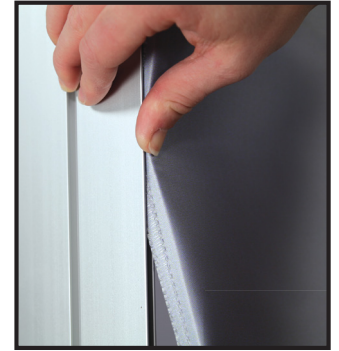

Code	#	Description
GRAPHIC A	1	94.49"H X 47.25"W SINGLE SIDED DYESUB GRAPHIC (UNLINED) PRINTED ON OXFORD W/ FCE-2 ALL 4 SIDES

GRAPHIC A