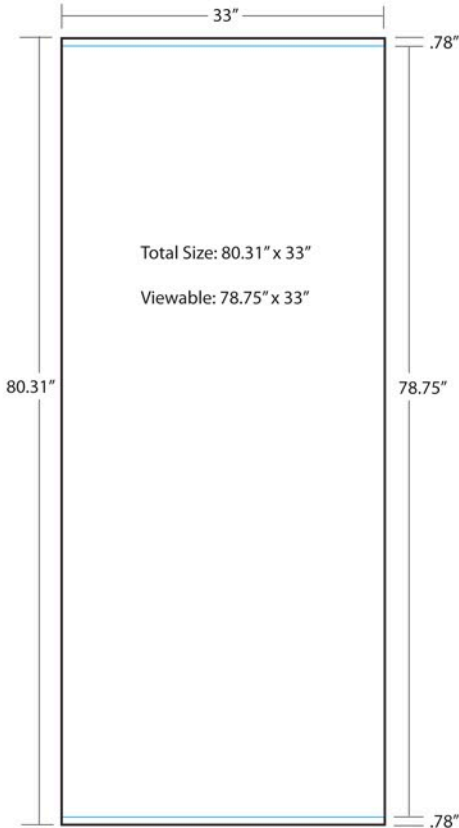

ROLLO Retractable 33"W

Graphic Layout Dimensions

ROLLO

Print Ready File Creation

Prepare files as a single image in TIFF or PDF exports. Please do not send original Photoshop, Illustrator or InDesign files as we do not manipulate files.

- All fonts and texts must be converted to curves.
- Resolution: Equivalent to 100% final size at 100-120 dpi. Check your files for pixilation or banding on color gradations.
- Use LZW compression on TIFF files and compress everything using ZIP. Pay attention to live viewable areas.