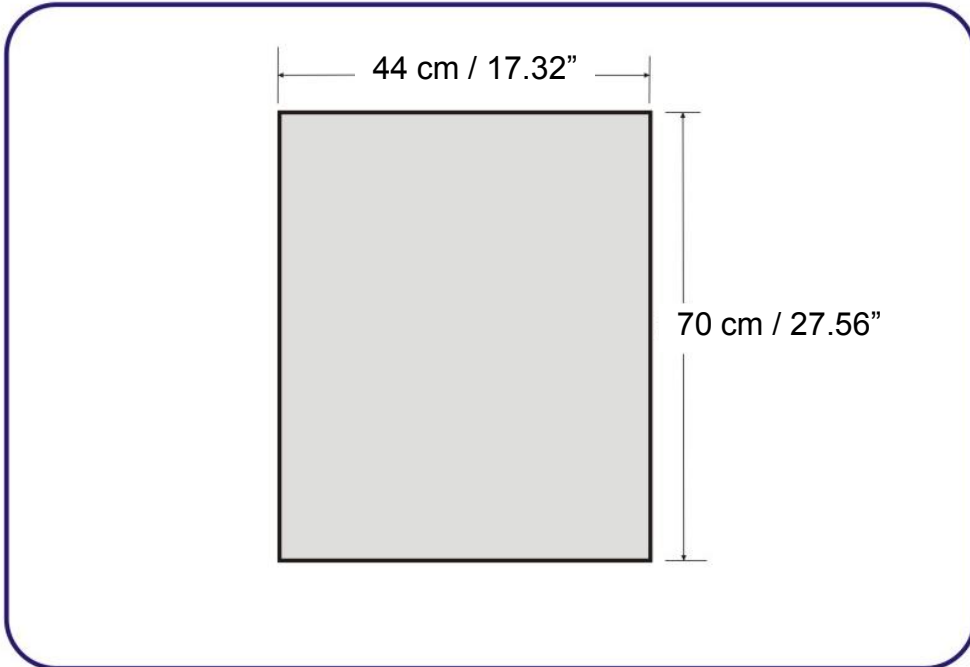

Graphics Dimensions

January 2010

SOLO Curvo Post

Graphics Dimensions

January 2010

SOLO STANDARD & CONNECTOR (Left)

Graphics Dimensions

SOLO STANDARD & CONNECTOR *(Right)*

Graphics Dimensions

CONNECTOR 30-45-180

Graphics Dimensions

CONNECTOR

JAXX CONNECTOR

Graphics Dimensions

JAXX CONNECTOR – Full Wrap Door Open

Graphics Dimensions

JAXX CONNECTOR – Full Wrap Door covered

Graphics Dimensions

SOLO Post & WING 700 Graphics Dimensions

SOLO & WING 700 (SOLO Computer) Graphics Dimensions

January 2010

SOLO + WINGs

Graphics Dimensions

SOLO + WINGs

Graphics Dimensions

WING 500 Visual Area
57 cm / 22 7/16"

Visual Area 57 cm / 22 7/16" **WING 700**

SOLO + WINGs

Graphics Dimensions

SOLO

SOLO + WINGs

Graphics Dimensions