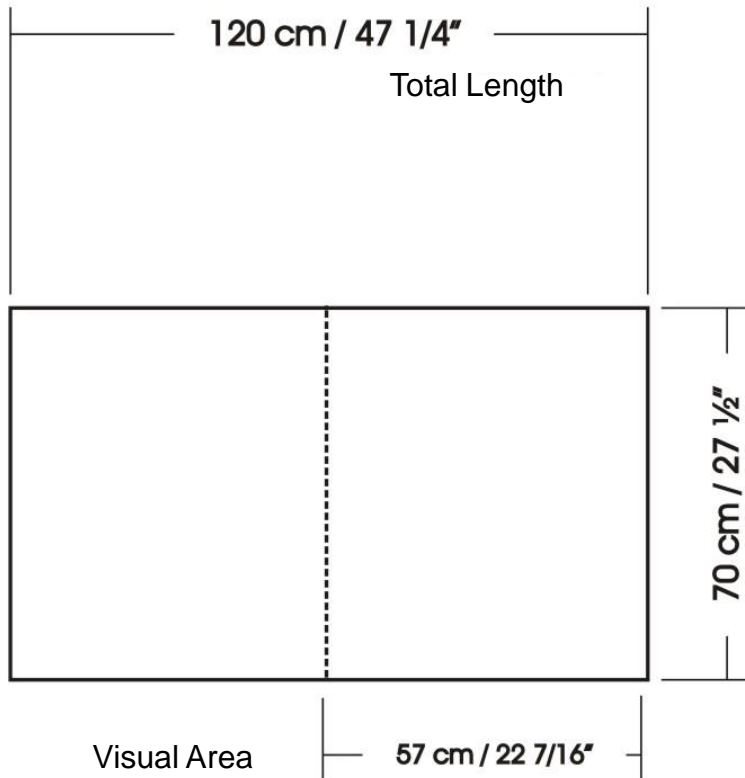

Graphics Dimensions

WING 500 Visual Area
57 cm / 22 7/16"

Visual Area 57 cm / 22 7/16" **WING 700**

SOLO + WINGs

Graphics Dimensions

SOLO

SOLO + WINGs

Graphics Dimensions

WING Left

SOLO + WINGs

Graphics Dimensions

**WING
Right**

SOLO GLASS – Header Board Graphics Dimensions

SOLO SERVICE COUNTER

Graphics Dimensions

January 2010

SOLO SERVICE COUNTER

Graphics Dimensions

January 2010

SOLO TABLE

Graphics Dimensions - Base

SOLO TABLE

Graphics Dimensions - Countertop

January 2010

SOLO WORKSET

Graphics Dimensions - Riser

SOLO WORKSET

Graphics Dimensions - Base