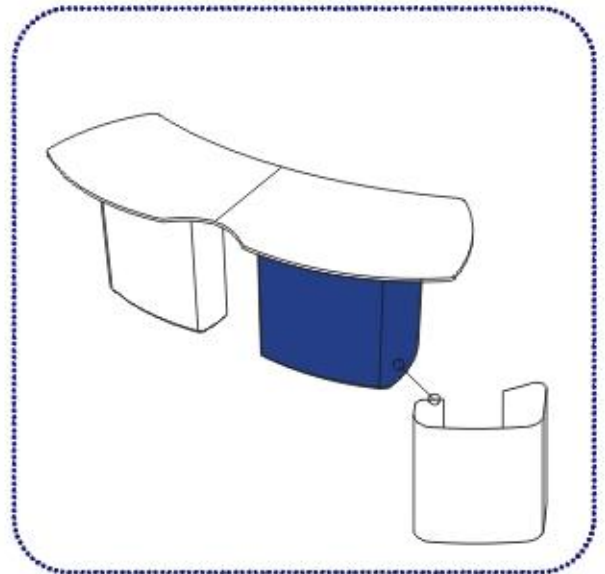

Graphics Dimensions

WING 500 Visual Area
57 cm / 22 7/16"

Visual Area 57 cm / 22 7/16" **WING 700**

SOLO + WINGs

Graphics Dimensions

SOLO

SOLO + WINGs

Graphics Dimensions

WING Left

SOLO + WINGs

Graphics Dimensions

**WING
Right**

SOLO GLASS – Header Board Graphics Dimensions

SOLO SERVICE COUNTER

Graphics Dimensions

January 2010

SOLO SERVICE COUNTER

Graphics Dimensions

January 2010

SOLO TABLE

Graphics Dimensions - Base

SOLO TABLE

Graphics Dimensions - Countertop

January 2010