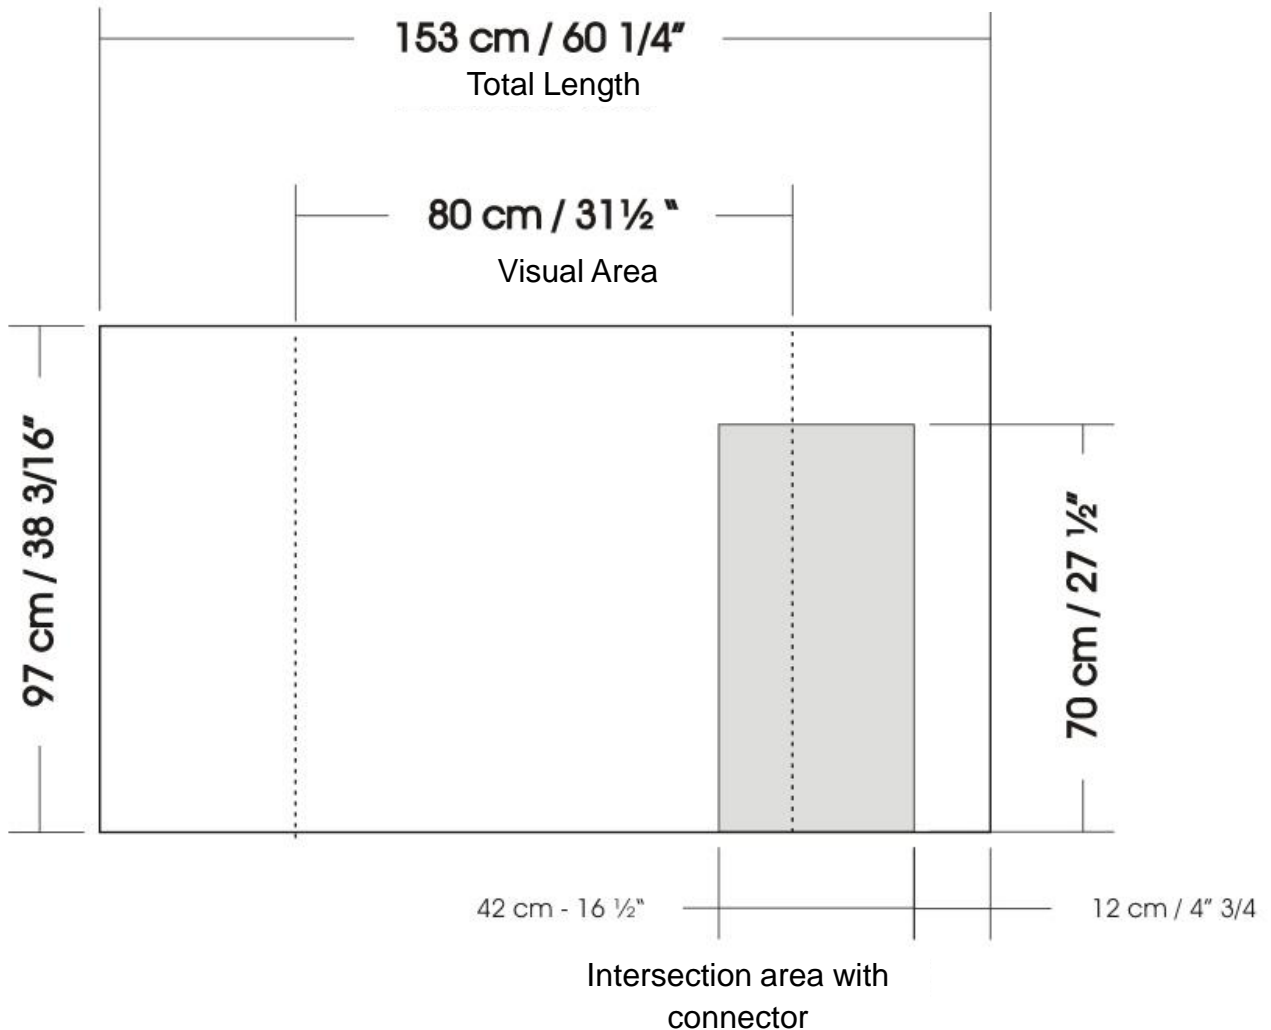

Graphics Dimensions

CONNECTOR 30-45-180

Graphics Dimensions

CONNECTOR

JAXX CONNECTOR

Graphics Dimensions

JAXX CONNECTOR – Full Wrap Door Open

Graphics Dimensions

Graphics Dimensions

WING 500 Visual Area
57 cm / 22 7/16"

Visual Area 57 cm / 22 7/16" **WING 700**

SOLO + WINGs

Graphics Dimensions

SOLO

SOLO + WINGs

Graphics Dimensions

WING Left

SOLO + WINGs

Graphics Dimensions

**WING
Right**

SOLO GLASS – Header Board Graphics Dimensions

SOLO SERVICE COUNTER

Graphics Dimensions

January 2010

SOLO WORKSET

Graphics Dimensions - Riser

SOLO WORKSET

Graphics Dimensions - Base