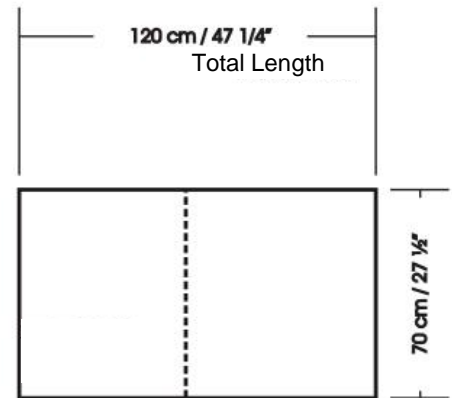

Graphics Dimensions

CONNECTOR 30-45-180

Graphics Dimensions

CONNECTOR

JAXX CONNECTOR

Graphics Dimensions

JAXX CONNECTOR – Full Wrap Door Open

Graphics Dimensions

JAXX CONNECTOR – Full Wrap Door covered

Graphics Dimensions

SOLO Post & WING 700 Graphics Dimensions

SOLO & WING 700 (SOLO Computer) Graphics Dimensions

January 2010

SOLO + WINGs

Graphics Dimensions

SOLO + WINGs

Graphics Dimensions

WING 500 Visual Area
57 cm / 22 7/16"

Visual Area 57 cm / 22 7/16" **WING 700**

SOLO + WINGs

Graphics Dimensions

SOLO

SOLO + WINGs

Graphics Dimensions

WING Left

SOLO + WINGs

Graphics Dimensions

**WING
Right**

SOLO GLASS – Header Board Graphics Dimensions

SOLO SERVICE COUNTER

Graphics Dimensions

January 2010