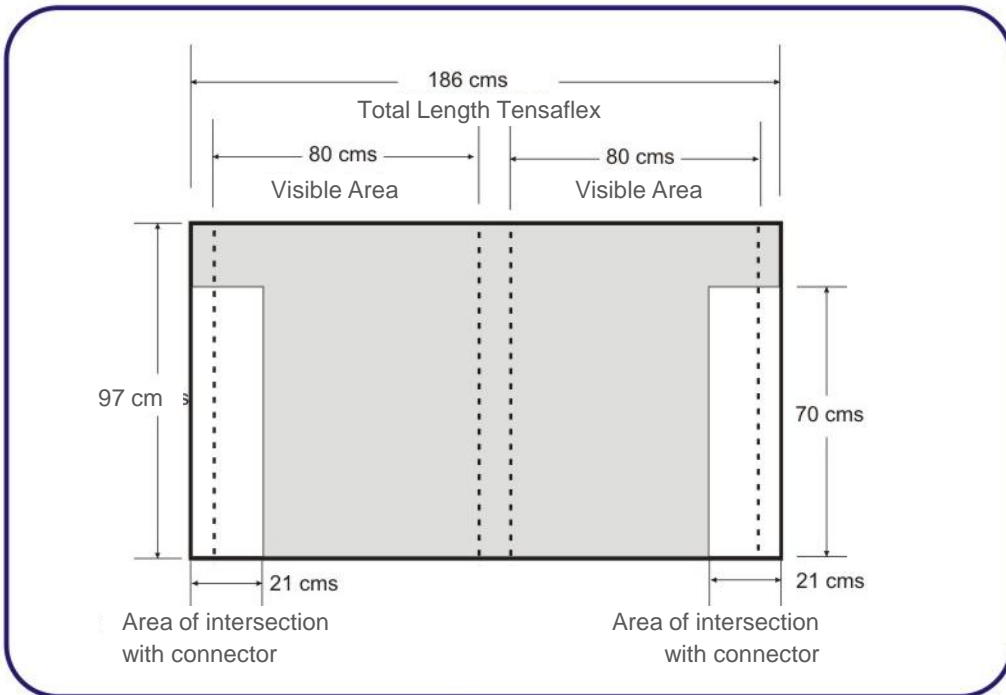

Graphics Dimensions

CONNECTOR 30-45-180

Graphics Dimensions

CONNECTOR

JAXX CONNECTOR

Graphics Dimensions

JAXX CONNECTOR – Full Wrap Door Open

Graphics Dimensions

JAXX CONNECTOR – Full Wrap Door covered

Graphics Dimensions

SOLO Post & WING 700 Graphics Dimensions

SOLO & WING 700 (SOLO Computer) Graphics Dimensions

January 2010

SOLO + WINGs

Graphics Dimensions

SOLO + WINGs

Graphics Dimensions

WING 500 Visual Area
57 cm / 22 7/16"

Visual Area 57 cm / 22 7/16" **WING 700**

SOLO + WINGs

Graphics Dimensions

SOLO

SOLO + WINGs

Graphics Dimensions

SOLO WORKSET

Graphics Dimensions - Riser

SOLO WORKSET

Graphics Dimensions - Base