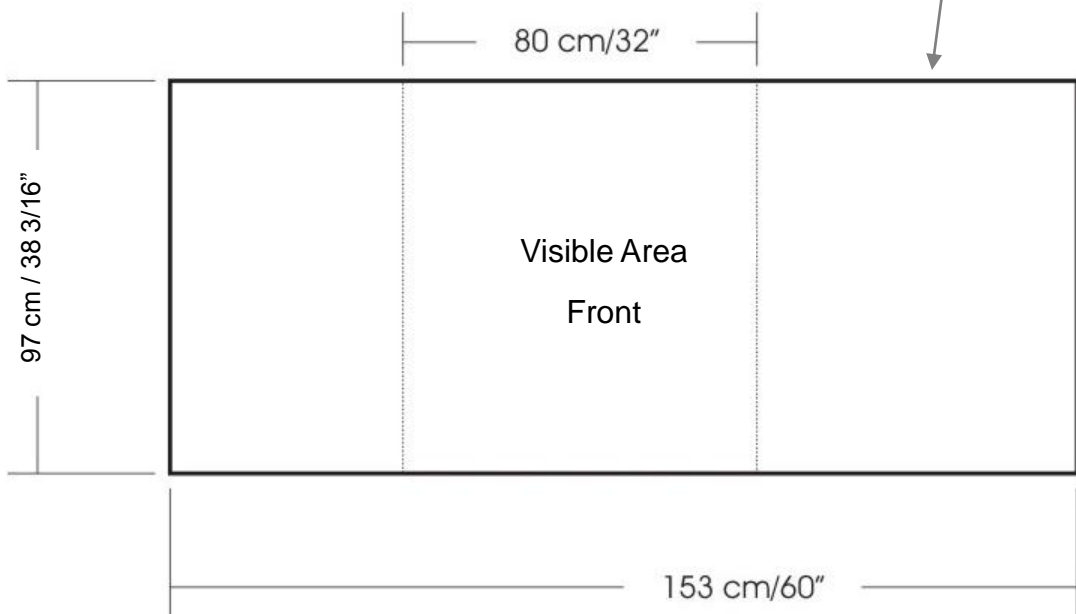

Graphics Dimensions

SOLO

SOLO STANDARD with Posts

Graphics Dimensions

Janu

SOLO Post Pronto

Graphics Dimensions

SOLO Post Shelves

Graphics Dimensions

CONNECTOR 30-45-180

Graphics Dimensions

CONNECTOR

JAXX CONNECTOR

Graphics Dimensions

JAXX CONNECTOR – Full Wrap Door Open

Graphics Dimensions

Graphics Dimensions

WING 500 Visual Area
57 cm / 22 7/16"

Visual Area 57 cm / 22 7/16" **WING 700**

SOLO + WINGs

Graphics Dimensions

SOLO

SOLO + WINGs

Graphics Dimensions

SOLO WORKSET

Graphics Dimensions - Riser

SOLO WORKSET

Graphics Dimensions - Base