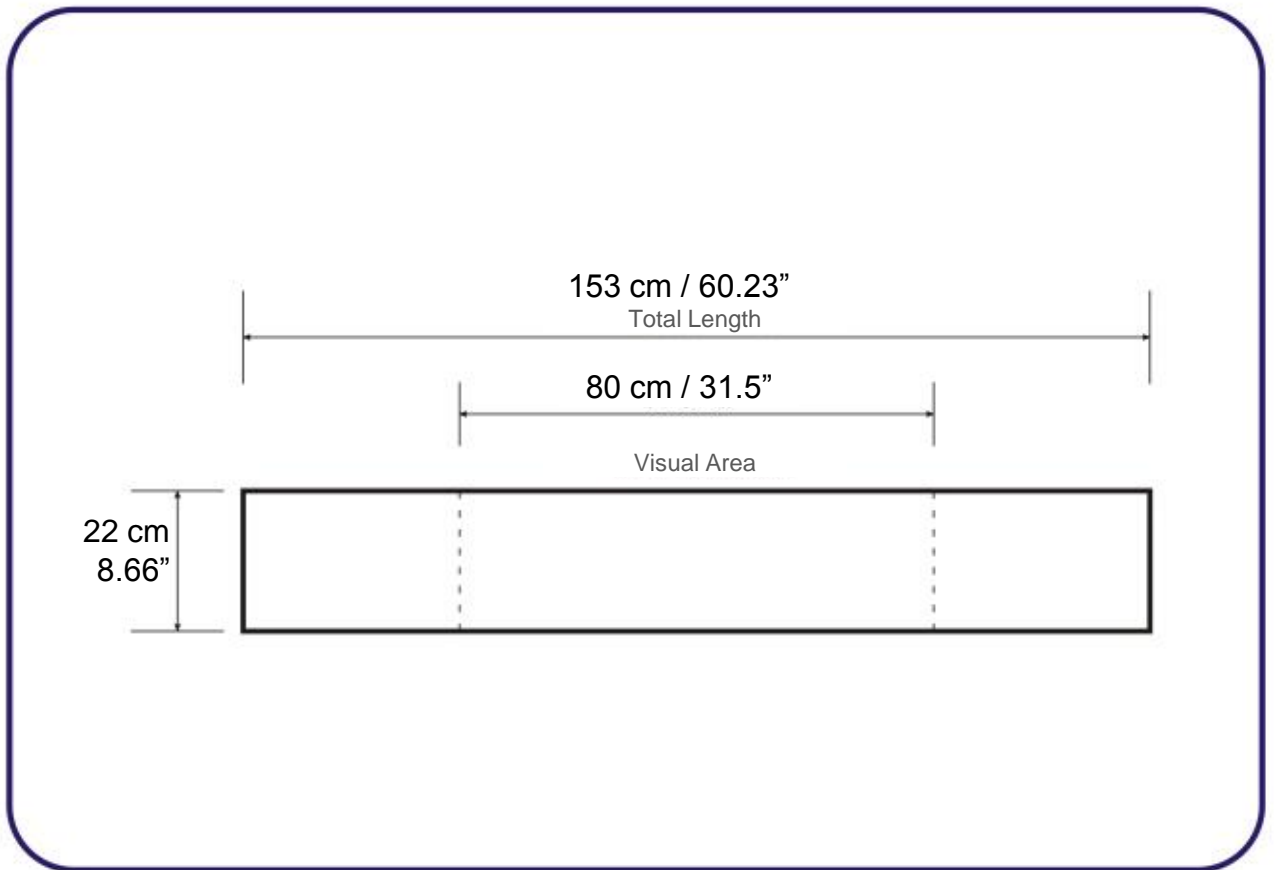

Graphics Dimensions

WING 500 Visual Area
57 cm / 22 7/16"

Visual Area 57 cm / 22 7/16" **WING 700**

SOLO + WINGs

Graphics Dimensions

SOLO

SOLO + WINGs

Graphics Dimensions

WING Left

SOLO + WINGs

Graphics Dimensions

**WING
Right**

SOLO GLASS – Header Board Graphics Dimensions

SOLO SERVICE COUNTER

Graphics Dimensions

January 2010

SOLO SERVICE COUNTER

Graphics Dimensions

January 2010

SOLO TABLE

Graphics Dimensions - Base

SOLO TABLE

Graphics Dimensions - Countertop

January 2010

SOLO WORKSET

Graphics Dimensions - Riser

SOLO WORKSET

Graphics Dimensions - Base