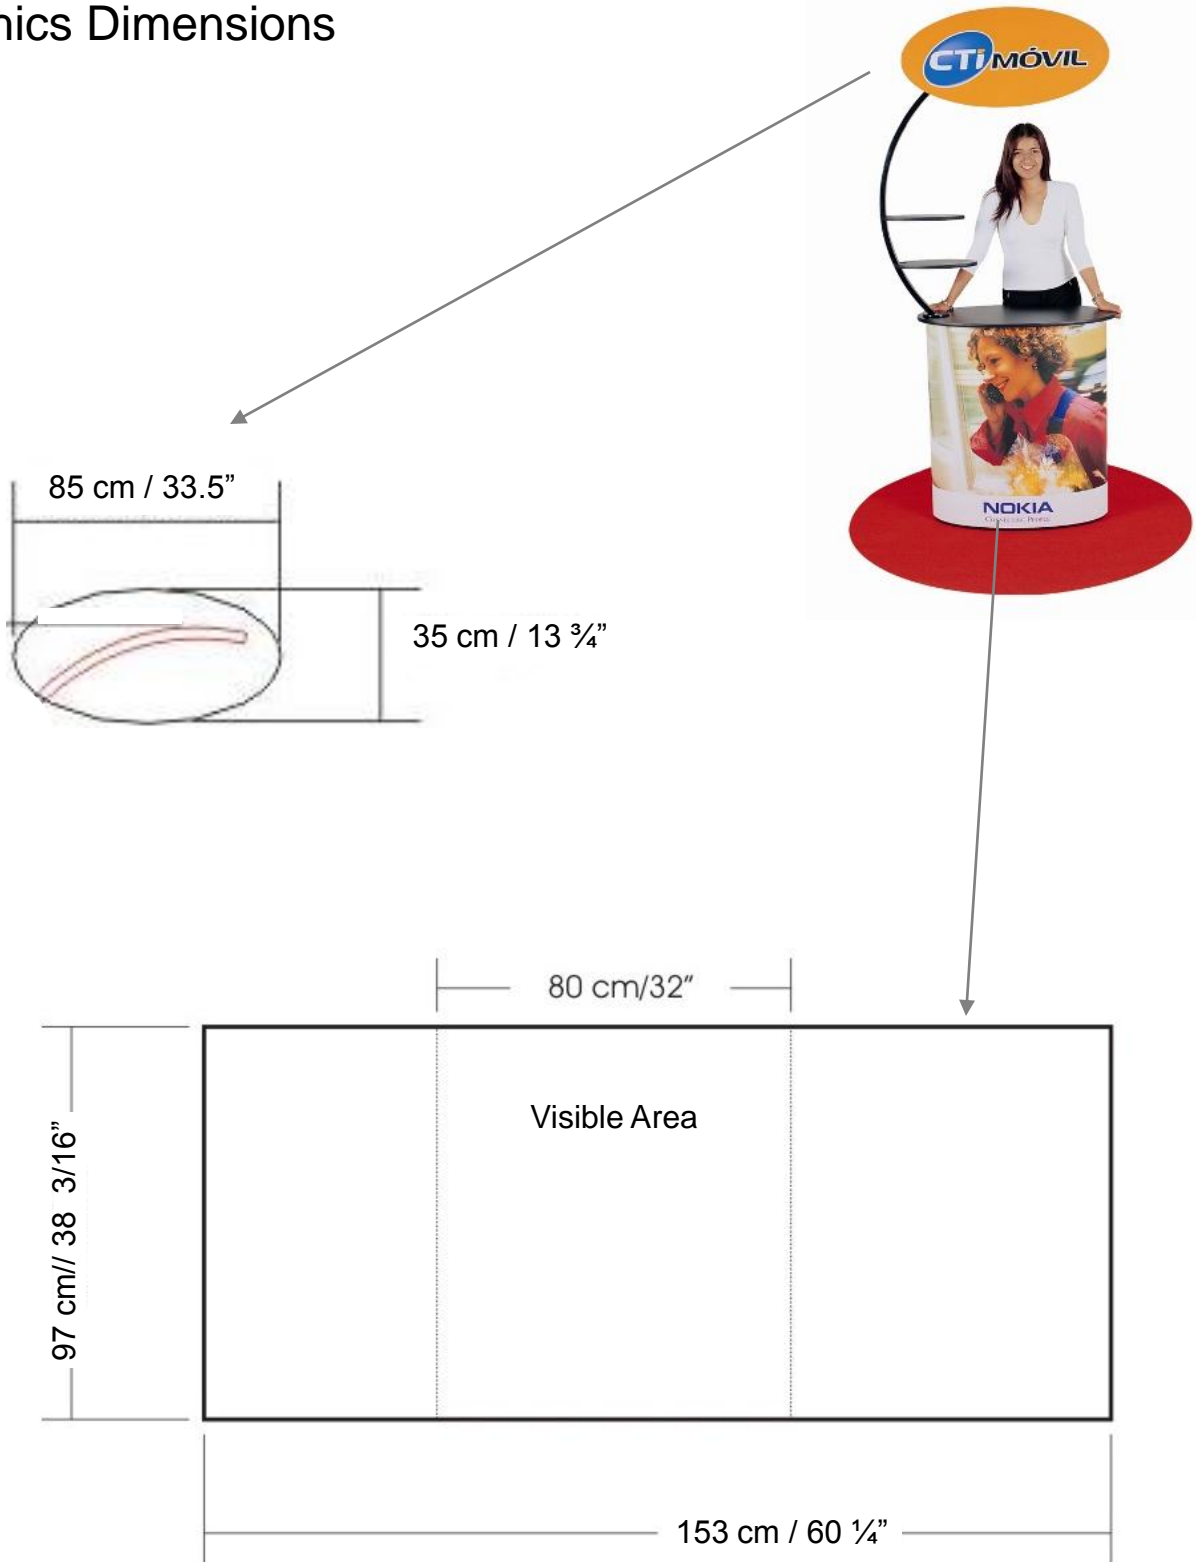

SOLO Curvo Post

Graphics Dimensions

January 2010