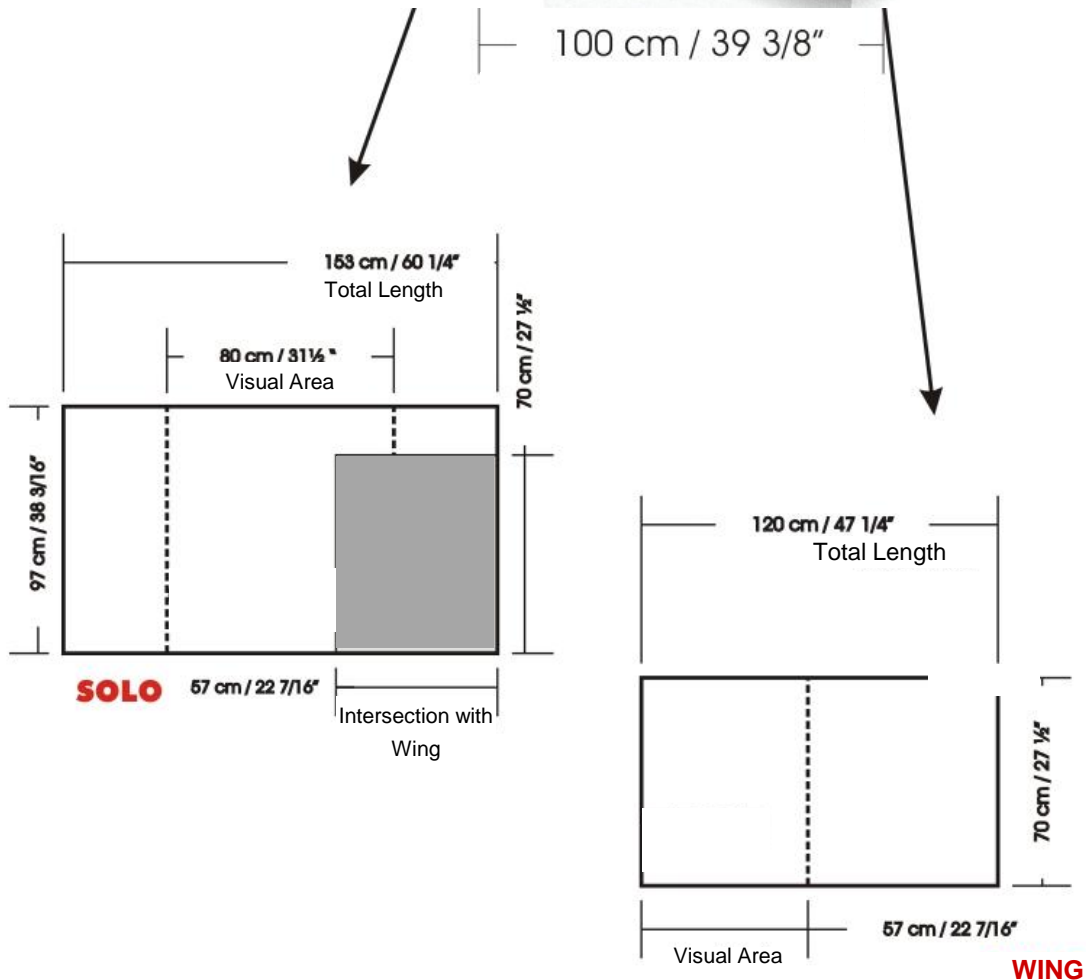

JAXX CONNECTOR – Full Wrap Door covered

Graphics Dimensions

SOLO Post & WING 700 Graphics Dimensions

SOLO & WING 700 (SOLO Computer) Graphics Dimensions

January 2010

SOLO + WINGs

Graphics Dimensions

SOLO + WINGs

Graphics Dimensions

WING 500 Visual Area
57 cm / 22 7/16"

Visual Area 57 cm / 22 7/16" **WING 700**

SOLO + WINGs

Graphics Dimensions

SOLO

SOLO + WINGs

Graphics Dimensions

WING Left

SOLO + WINGs

Graphics Dimensions

**WING
Right**

SOLO GLASS – Header Board Graphics Dimensions

SOLO SERVICE COUNTER

Graphics Dimensions

January 2010

SOLO WORKSET

Graphics Dimensions - Riser

SOLO WORKSET

Graphics Dimensions - Base