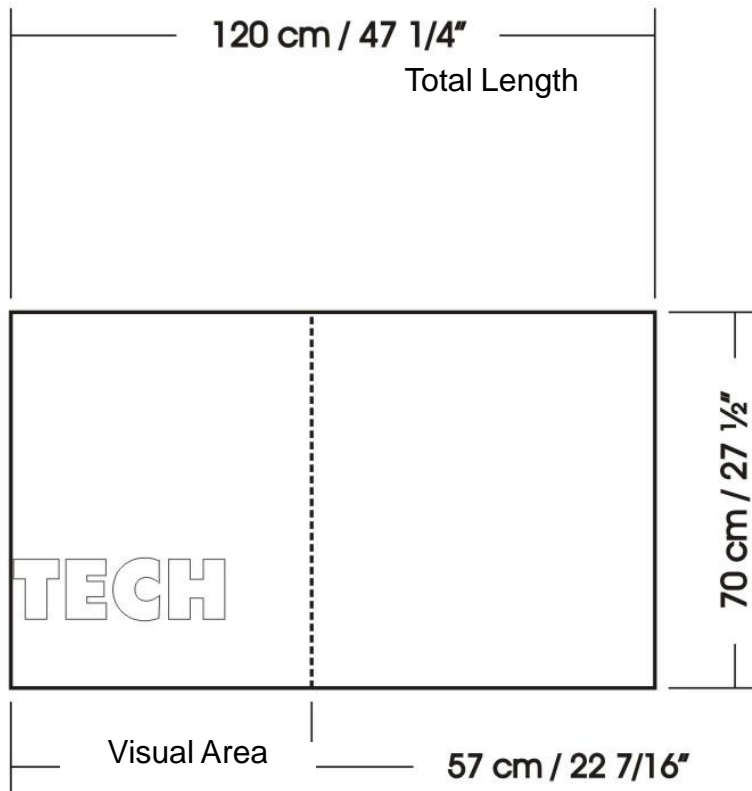

Graphics Dimensions

WING 500 Visual Area
57 cm / 22 7/16"

Visual Area 57 cm / 22 7/16" **WING 700**

SOLO + WINGs

Graphics Dimensions

SOLO

SOLO + WINGs

Graphics Dimensions

WING Left

SOLO + WINGs

Graphics Dimensions

**WING
Right**

SOLO GLASS – Header Board Graphics Dimensions

SOLO SERVICE COUNTER

Graphics Dimensions

January 2010

SOLO SERVICE COUNTER

Graphics Dimensions

January 2010

SOLO TABLE

Graphics Dimensions - Base

SOLO TABLE

Graphics Dimensions - Countertop

January 2010

SOLO WORKSET

Graphics Dimensions - Riser

SOLO WORKSET

Graphics Dimensions - Base