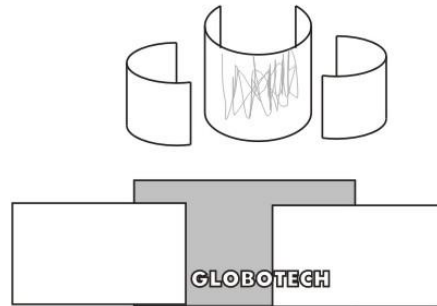

Graphics Dimensions

WING 500 Visual Area
57 cm / 22 7/16"

Visual Area 57 cm / 22 7/16" **WING 700**

SOLO + WINGs

Graphics Dimensions

SOLO

SOLO + WINGs

Graphics Dimensions

WING Left

SOLO + WINGs

Graphics Dimensions

**WING
Right**

SOLO GLASS – Header Board Graphics Dimensions

SOLO SERVICE COUNTER

Graphics Dimensions

January 2010

SOLO SERVICE COUNTER

Graphics Dimensions

January 2010

SOLO TABLE

Graphics Dimensions - Base

SOLO TABLE

Graphics Dimensions - Countertop

January 2010