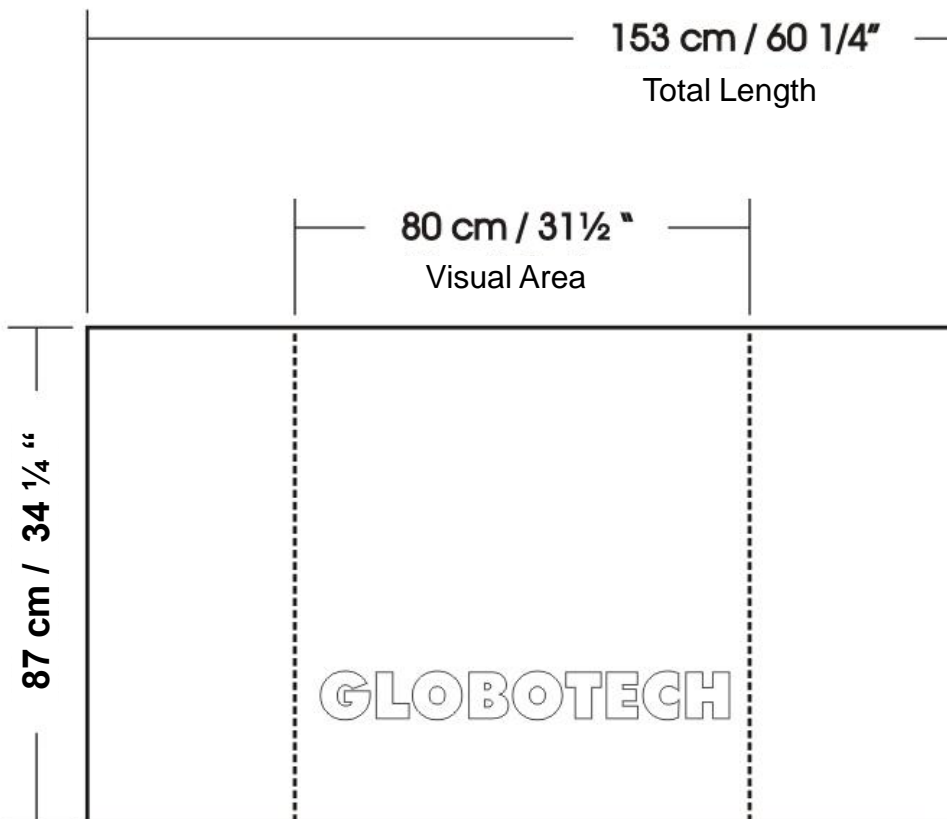

GRAPHIC SPECIFICATIONS

SOLO SYSTEM

SOLO STANDARD

Full Wrap

Graphics Dimensions

SOLO

SOLO STANDARD 100

Full Wrap

Graphics Dimensions

WING 500 Visual Area
57 cm / 22 7/16"

Visual Area 57 cm / 22 7/16" **WING 700**

SOLO + WINGs

Graphics Dimensions

SOLO

SOLO + WINGs

Graphics Dimensions

SOLO SERVICE COUNTER

Graphics Dimensions

January 2010

SOLO TABLE

Graphics Dimensions - Base

SOLO TABLE

Graphics Dimensions - Countertop

January 2010

SOLO WORKSET

Graphics Dimensions - Riser

SOLO WORKSET

Graphics Dimensions - Base