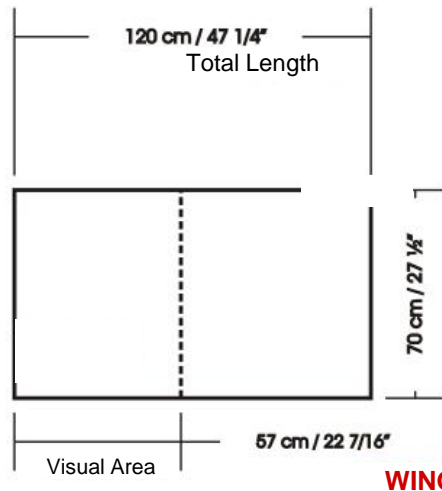

Graphics Dimensions

CONNECTOR 30-45-180

Graphics Dimensions

CONNECTOR

JAXX CONNECTOR

Graphics Dimensions

JAXX CONNECTOR – Full Wrap Door Open

Graphics Dimensions

JAXX CONNECTOR – Full Wrap Door covered

Graphics Dimensions

SOLO Post & WING 700 Graphics Dimensions

SOLO & WING 700 (SOLO Computer) Graphics Dimensions

January 2010

SOLO + WINGs

Graphics Dimensions

SOLO + WINGs

Graphics Dimensions

WING 500 Visual Area
57 cm / 22 7/16"

Visual Area 57 cm / 22 7/16" **WING 700**

SOLO + WINGs

Graphics Dimensions

SOLO

SOLO + WINGs

Graphics Dimensions

SOLO WORKSET

Graphics Dimensions - Riser

SOLO WORKSET

Graphics Dimensions - Base