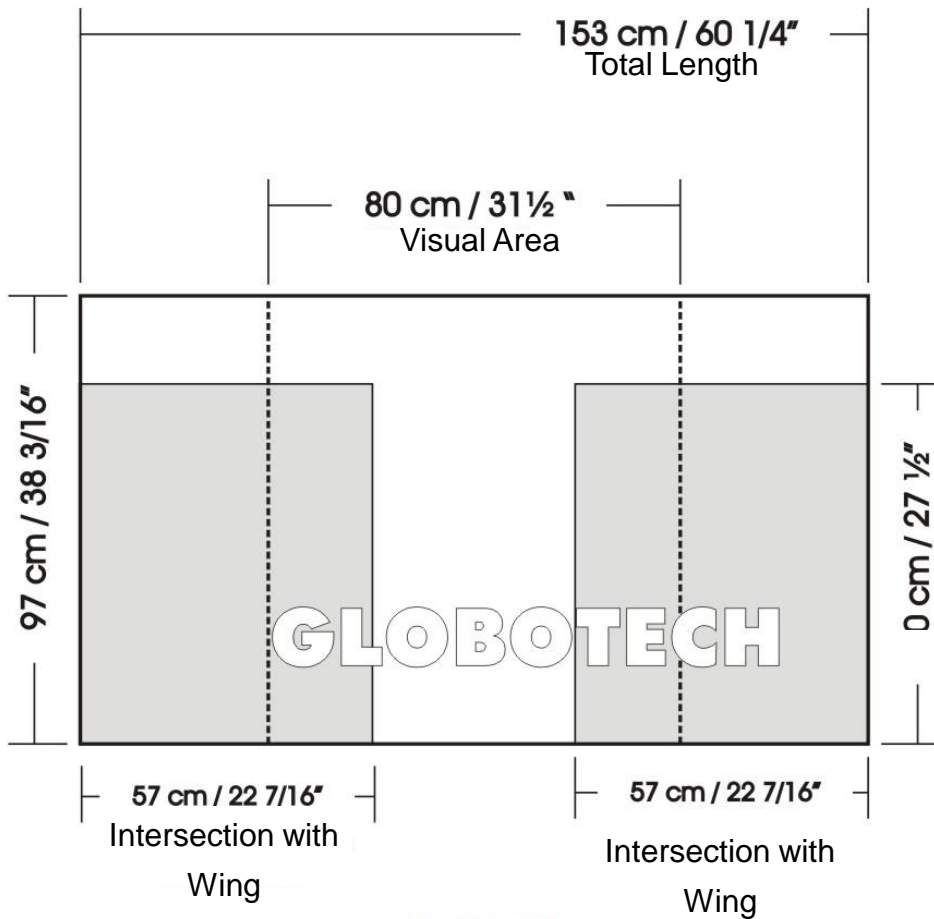

Graphics Dimensions

WING 500 Visual Area
57 cm / 22 7/16"

Visual Area 57 cm / 22 7/16" **WING 700**

SOLO + WINGs

Graphics Dimensions

SOLO

SOLO + WINGs

Graphics Dimensions

WING Left

SOLO + WINGs

Graphics Dimensions

**WING
Right**

SOLO GLASS – Header Board Graphics Dimensions

SOLO SERVICE COUNTER

Graphics Dimensions

January 2010

SOLO SERVICE COUNTER

Graphics Dimensions

January 2010

SOLO TABLE

Graphics Dimensions - Base

SOLO TABLE

Graphics Dimensions - Countertop

January 2010

SOLO WORKSET

Graphics Dimensions - Riser

SOLO WORKSET

Graphics Dimensions - Base