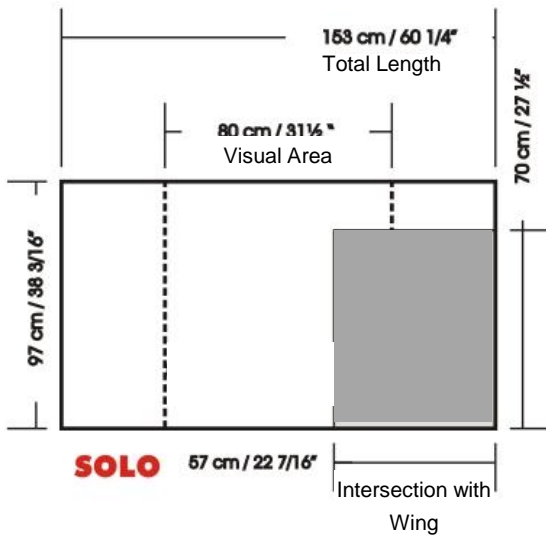

Graphics Dimensions

January 2010

SOLO Curvo Post

Graphics Dimensions

January 2010

SOLO STANDARD & CONNECTOR (Left)

Graphics Dimensions

SOLO STANDARD & CONNECTOR *(Right)*

Graphics Dimensions

CONNECTOR 30-45-180

Graphics Dimensions

CONNECTOR

JAXX CONNECTOR

Graphics Dimensions

JAXX CONNECTOR – Full Wrap Door Open

Graphics Dimensions

JAXX CONNECTOR – Full Wrap Door covered

Graphics Dimensions

SOLO Post & WING 700 Graphics Dimensions

SOLO & WING 700 (SOLO Computer) Graphics Dimensions

January 2010

SOLO + WINGs

Graphics Dimensions

SOLO + WINGs

Graphics Dimensions

WING 500 Visual Area
57 cm / 22 7/16"

Visual Area 57 cm / 22 7/16" **WING 700**

SOLO + WINGs

Graphics Dimensions

SOLO

SOLO + WINGs

Graphics Dimensions