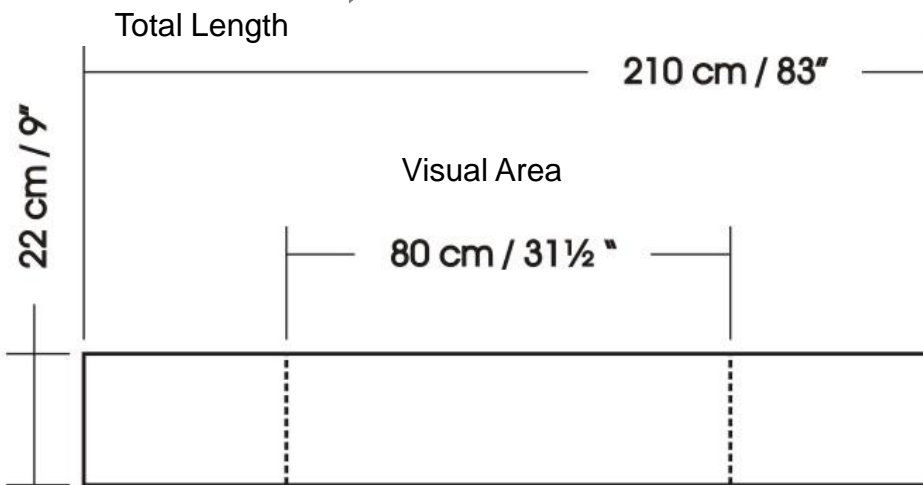

Graphics Dimensions

WING 500 Visual Area
57 cm / 22 7/16"

Visual Area 57 cm / 22 7/16" **WING 700**

SOLO + WINGs

Graphics Dimensions

SOLO

SOLO + WINGs

Graphics Dimensions

WING Left

SOLO + WINGs

Graphics Dimensions

**WING
Right**

SOLO GLASS – Header Board Graphics Dimensions

SOLO SERVICE COUNTER

Graphics Dimensions

January 2010

SOLO SERVICE COUNTER

Graphics Dimensions

January 2010

SOLO TABLE

Graphics Dimensions - Base

SOLO TABLE

Graphics Dimensions - Countertop

January 2010

SOLO WORKSET

Graphics Dimensions - Riser

SOLO WORKSET

Graphics Dimensions - Base