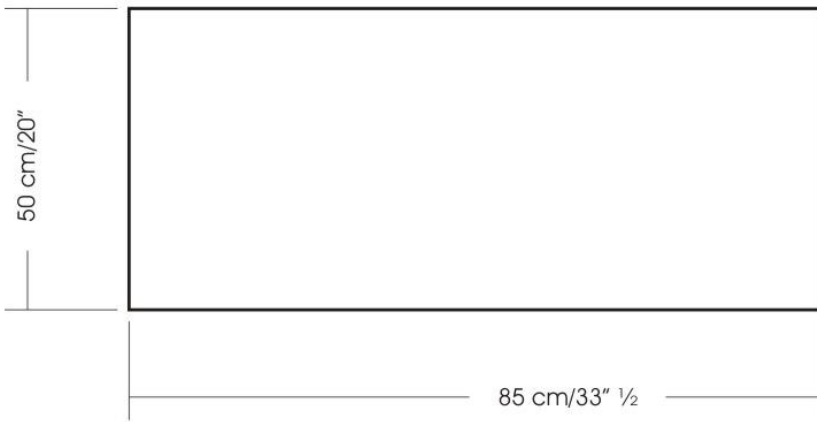

SOLO Post Shelves

Graphics Dimensions

January 2010