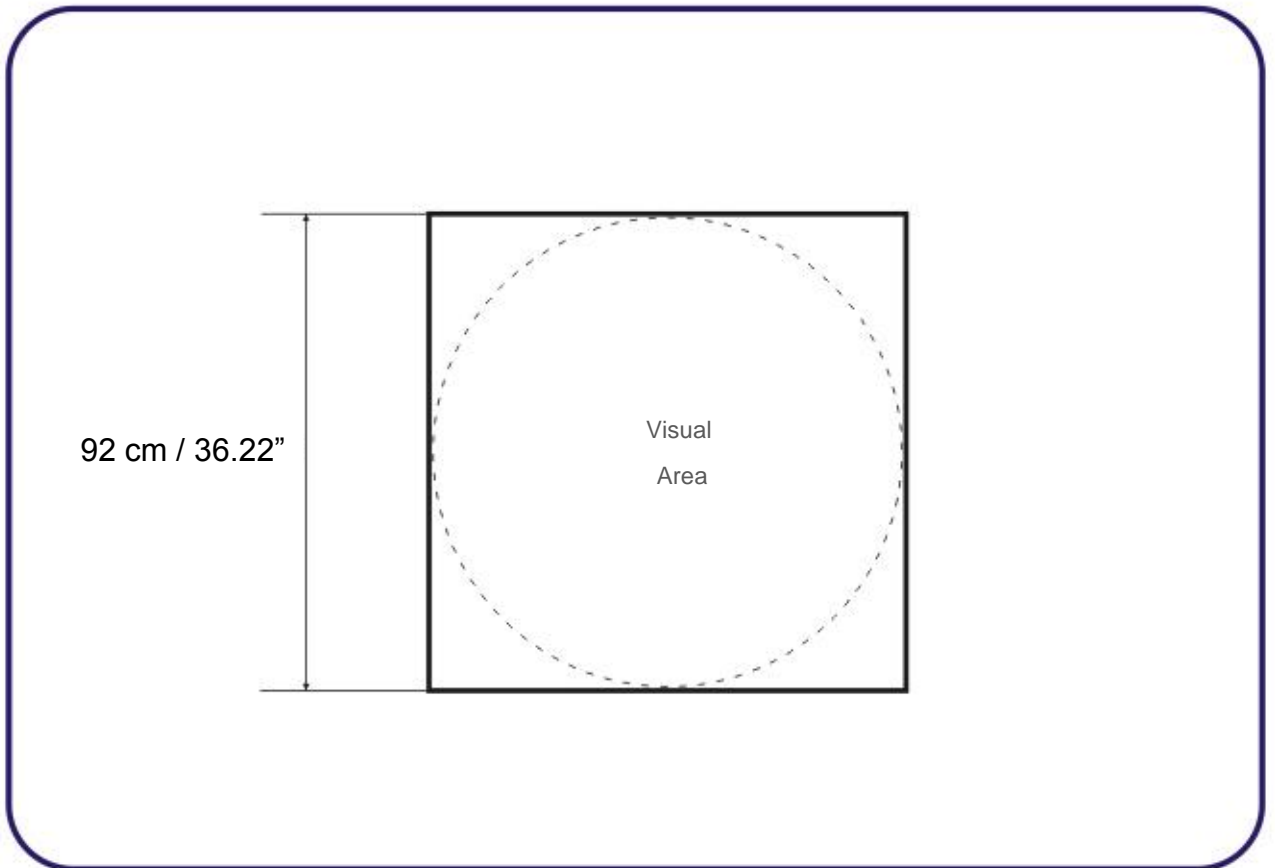

Graphics Dimensions

WING 500 Visual Area
57 cm / 22 7/16"

Visual Area 57 cm / 22 7/16" **WING 700**

SOLO + WINGs

Graphics Dimensions

SOLO

SOLO + WINGs

Graphics Dimensions

WING Left

SOLO + WINGs

Graphics Dimensions

**WING
Right**

SOLO GLASS – Header Board Graphics Dimensions

SOLO SERVICE COUNTER

Graphics Dimensions

January 2010

SOLO SERVICE COUNTER

Graphics Dimensions

January 2010

SOLO TABLE

Graphics Dimensions - Base

SOLO TABLE

Graphics Dimensions - Countertop

January 2010

SOLO WORKSET

Graphics Dimensions - Riser

SOLO WORKSET

Graphics Dimensions - Base