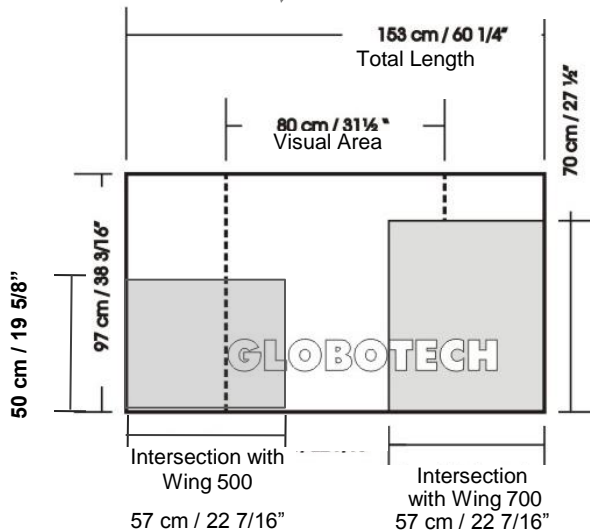

Graphics Dimensions

CONNECTOR 30-45-180

Graphics Dimensions

CONNECTOR

JAXX CONNECTOR

Graphics Dimensions

JAXX CONNECTOR – Full Wrap Door Open

Graphics Dimensions

JAXX CONNECTOR – Full Wrap Door covered

Graphics Dimensions

SOLO Post & WING 700 Graphics Dimensions

SOLO & WING 700 (SOLO Computer) Graphics Dimensions

January 2010

SOLO + WINGs

Graphics Dimensions

SOLO + WINGs

Graphics Dimensions

WING 500 Visual Area
57 cm / 22 7/16"

Visual Area 57 cm / 22 7/16" **WING 700**

SOLO + WINGs

Graphics Dimensions

SOLO

SOLO + WINGs

Graphics Dimensions

WING Left

SOLO + WINGs

Graphics Dimensions

**WING
Right**

SOLO GLASS – Header Board Graphics Dimensions

SOLO SERVICE COUNTER

Graphics Dimensions

January 2010