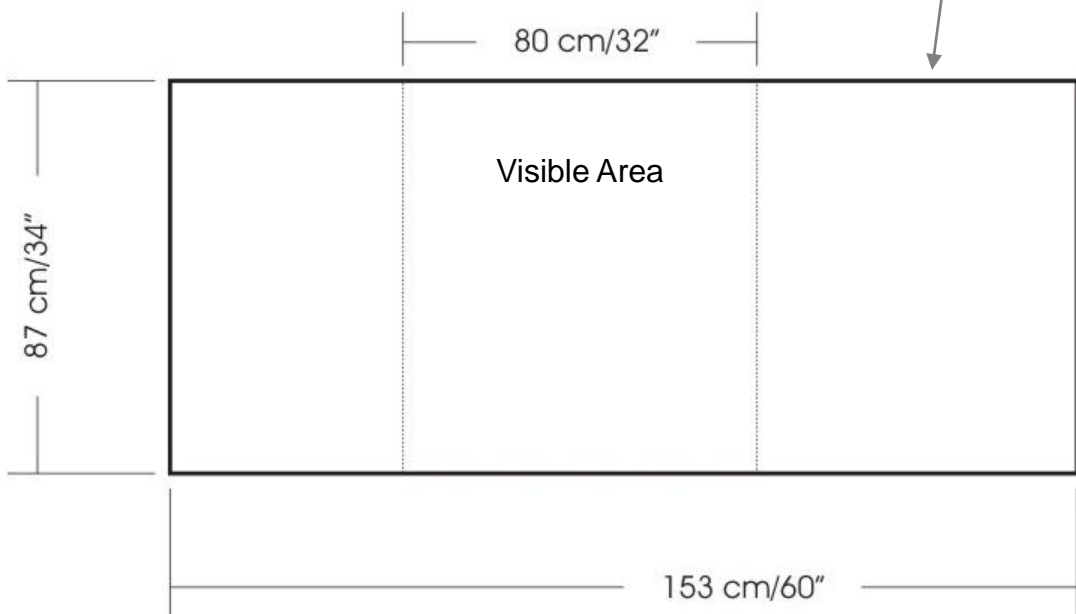

SOLO Post Shelves

Graphics Dimensions

January 2010