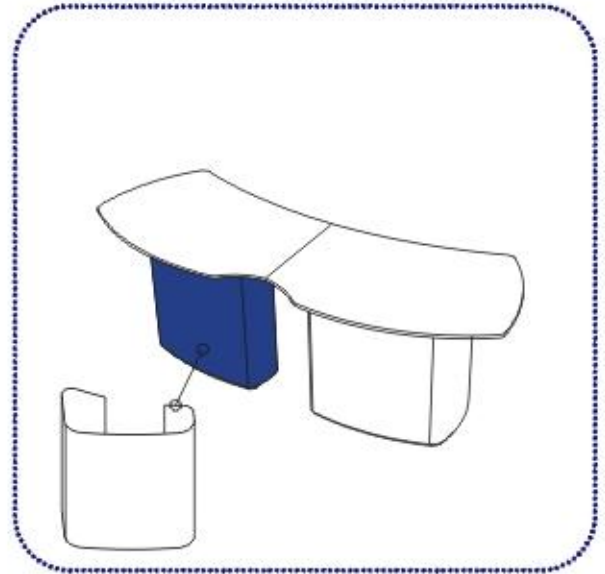

Graphics Dimensions

WING 500 Visual Area
57 cm / 22 7/16"

Visual Area 57 cm / 22 7/16" **WING 700**

SOLO + WINGs

Graphics Dimensions

SOLO

SOLO + WINGs

Graphics Dimensions

WING Left

SOLO + WINGs

Graphics Dimensions

**WING
Right**

SOLO GLASS – Header Board Graphics Dimensions

SOLO SERVICE COUNTER

Graphics Dimensions

January 2010

SOLO SERVICE COUNTER

Graphics Dimensions

January 2010

SOLO TABLE

Graphics Dimensions - Base

SOLO TABLE

Graphics Dimensions - Countertop

January 2010