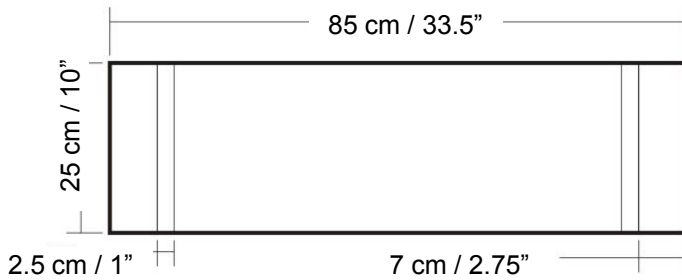

Graphics Dimensions

January 2010

SOLO Curvo Post

Graphics Dimensions

January 2010

SOLO STANDARD & CONNECTOR (Left)

Graphics Dimensions

SOLO STANDARD & CONNECTOR *(Right)*

Graphics Dimensions

CONNECTOR 30-45-180

Graphics Dimensions

CONNECTOR

JAXX CONNECTOR

Graphics Dimensions

JAXX CONNECTOR – Full Wrap Door Open

Graphics Dimensions

JAXX CONNECTOR – Full Wrap Door covered

Graphics Dimensions

SOLO Post & WING 700 Graphics Dimensions

SOLO & WING 700 (SOLO Computer) Graphics Dimensions

January 2010

SOLO + WINGs

Graphics Dimensions

SOLO + WINGs

Graphics Dimensions

WING 500 Visual Area
57 cm / 22 7/16"

Visual Area 57 cm / 22 7/16" **WING 700**

SOLO + WINGs

Graphics Dimensions

SOLO

SOLO + WINGs

Graphics Dimensions