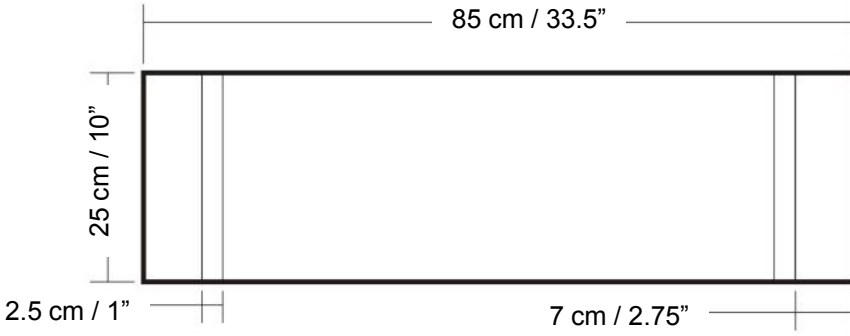

GRAPHIC SPECIFICATIONS

SOLO SYSTEM

SOLO STANDARD

Full Wrap

Graphics Dimensions

SOLO

SOLO STANDARD 100

Full Wrap

Graphics Dimensions

SOLO

SOLO STANDARD with Posts

Graphics Dimensions

Janu

SOLO Post Pronto

Graphics Dimensions

SOLO Post Shelves

Graphics Dimensions

January 2010

SOLO Curvo Post

Graphics Dimensions

January 2010

SOLO STANDARD & CONNECTOR (Left)

Graphics Dimensions

SOLO STANDARD & CONNECTOR *(Right)*

Graphics Dimensions

WING 500 Visual Area
57 cm / 22 7/16"

Visual Area 57 cm / 22 7/16" **WING 700**

SOLO + WINGs

Graphics Dimensions

SOLO

SOLO + WINGs

Graphics Dimensions