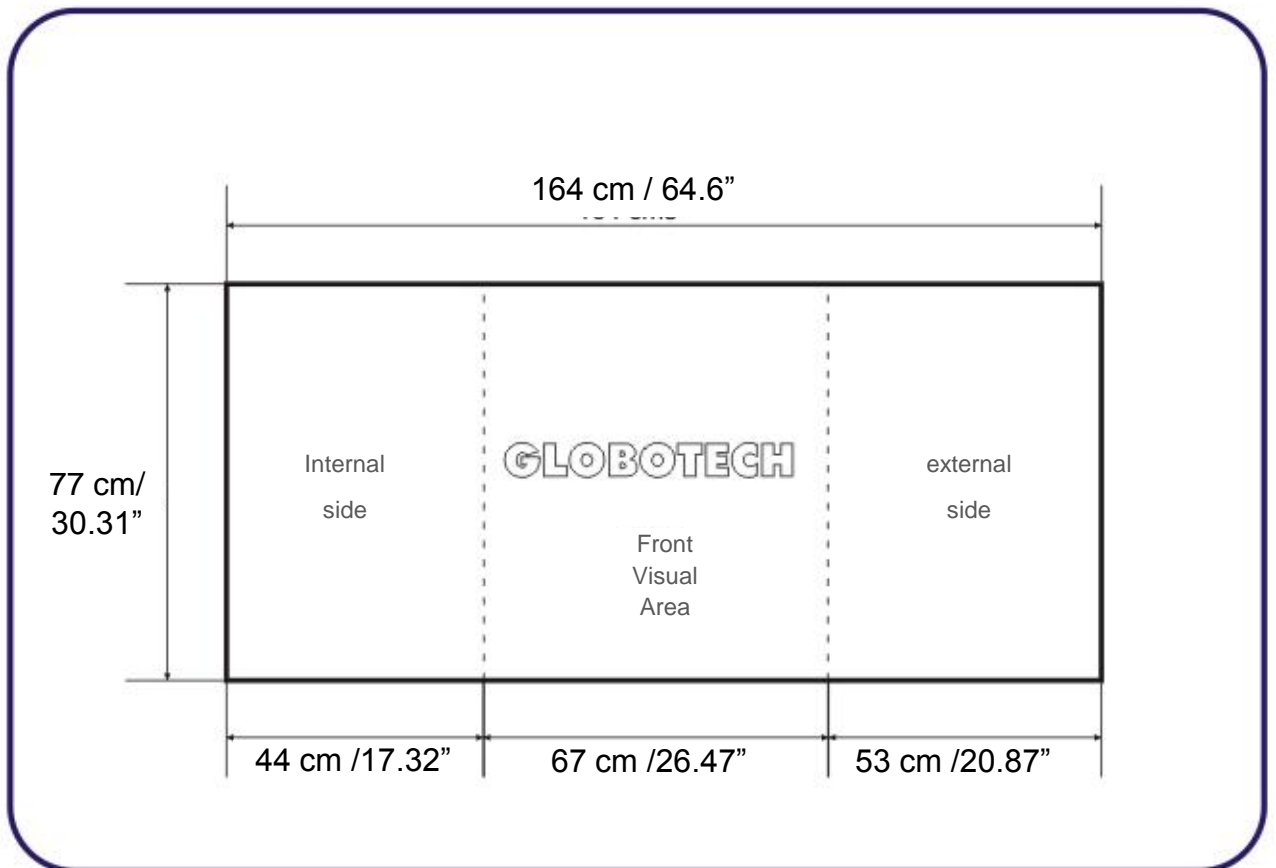

Graphics Dimensions

WING 500 Visual Area
57 cm / 22 7/16"

Visual Area 57 cm / 22 7/16" **WING 700**

SOLO + WINGs

Graphics Dimensions

SOLO

SOLO + WINGs

Graphics Dimensions

WING Left

SOLO + WINGs

Graphics Dimensions

**WING
Right**

SOLO GLASS – Header Board Graphics Dimensions

SOLO SERVICE COUNTER

Graphics Dimensions

January 2010

SOLO SERVICE COUNTER

Graphics Dimensions

January 2010

SOLO TABLE

Graphics Dimensions - Base

SOLO TABLE

Graphics Dimensions - Countertop

January 2010

SOLO WORKSET

Graphics Dimensions - Riser

SOLO WORKSET

Graphics Dimensions - Base