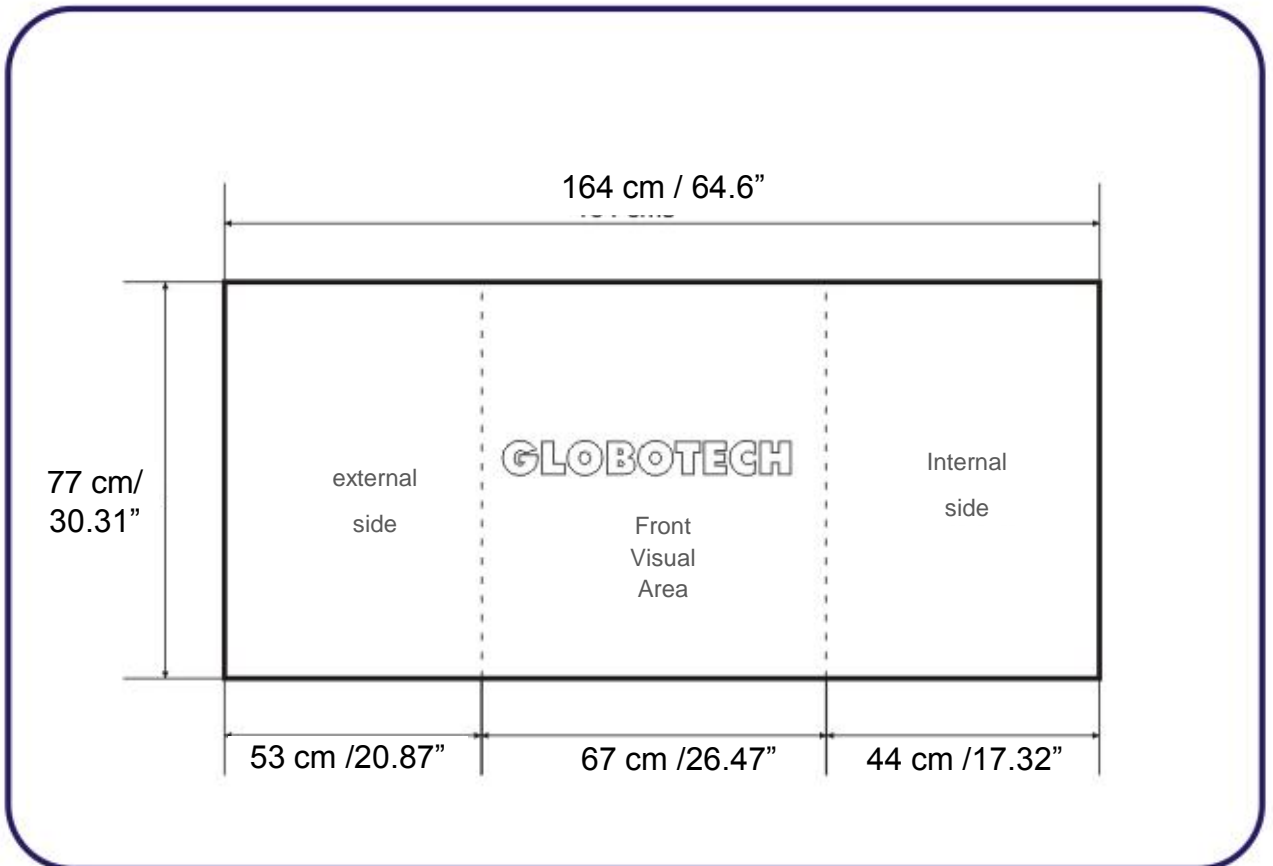

Graphics Dimensions

WING 500 Visual Area
57 cm / 22 7/16"

Visual Area 57 cm / 22 7/16" **WING 700**

SOLO + WINGs

Graphics Dimensions

SOLO

SOLO + WINGs

Graphics Dimensions

WING Left

SOLO + WINGs

Graphics Dimensions

**WING
Right**

SOLO GLASS – Header Board Graphics Dimensions

SOLO SERVICE COUNTER

Graphics Dimensions

January 2010

SOLO SERVICE COUNTER

Graphics Dimensions

January 2010

SOLO TABLE

Graphics Dimensions - Base

SOLO TABLE

Graphics Dimensions - Countertop

January 2010

SOLO WORKSET

Graphics Dimensions - Riser

SOLO WORKSET

Graphics Dimensions - Base