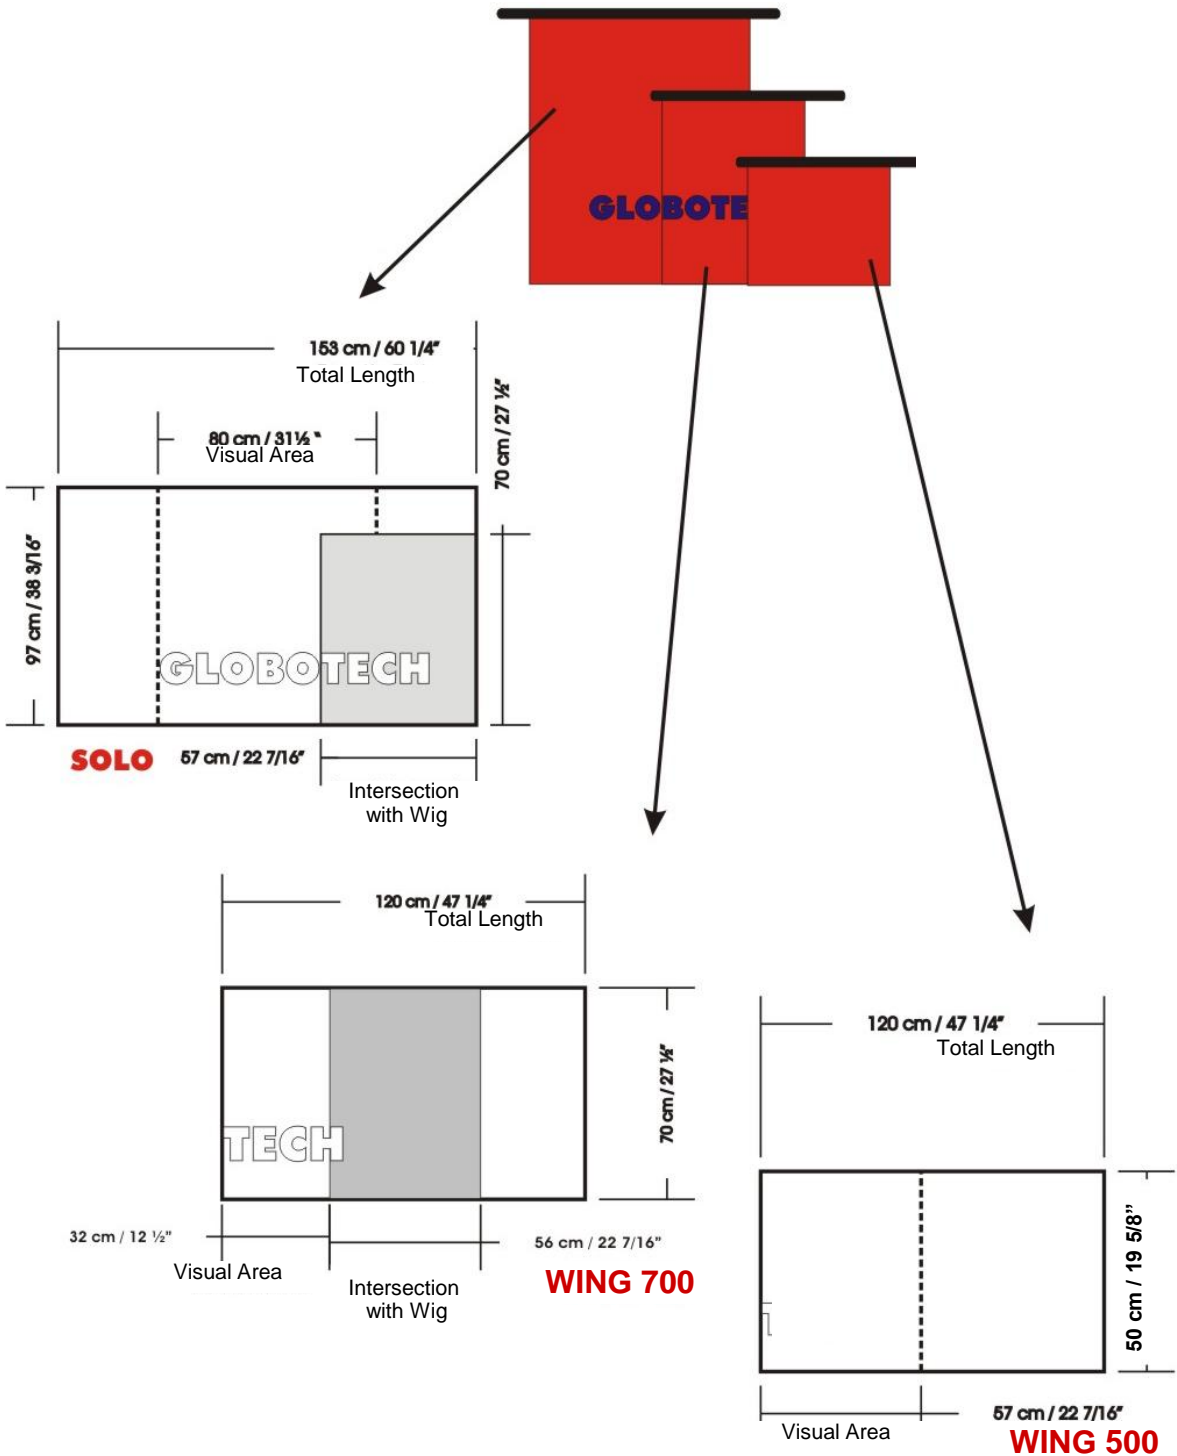

JAXX CONNECTOR – Full Wrap Door covered

Graphics Dimensions

SOLO Post & WING 700 Graphics Dimensions

SOLO & WING 700 (SOLO Computer) Graphics Dimensions

January 2010

SOLO + WINGs

Graphics Dimensions

SOLO + WINGs

Graphics Dimensions

WING 500 Visual Area
57 cm / 22 7/16"

Visual Area 57 cm / 22 7/16" **WING 700**

SOLO + WINGs

Graphics Dimensions

SOLO

SOLO + WINGs

Graphics Dimensions

WING Left

SOLO + WINGs

Graphics Dimensions

**WING
Right**

SOLO GLASS – Header Board Graphics Dimensions

SOLO SERVICE COUNTER

Graphics Dimensions

January 2010

SOLO WORKSET

Graphics Dimensions - Riser

SOLO WORKSET

Graphics Dimensions - Base