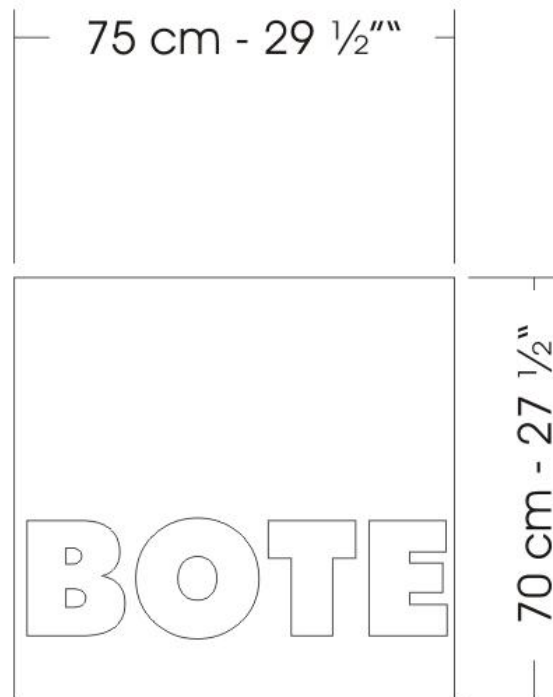

Graphics Dimensions

SOLO

SOLO STANDARD with Posts

Graphics Dimensions

Janu

SOLO Post Pronto

Graphics Dimensions

SOLO Post Shelves

Graphics Dimensions

January 2010

SOLO Curvo Post

Graphics Dimensions

January 2010

SOLO STANDARD & CONNECTOR (Left)

Graphics Dimensions

SOLO STANDARD & CONNECTOR *(Right)*

Graphics Dimensions

CONNECTOR 30-45-180

Graphics Dimensions

CONNECTOR

JAXX CONNECTOR

Graphics Dimensions

JAXX CONNECTOR – Full Wrap Door Open

Graphics Dimensions

Graphics Dimensions

WING 500 Visual Area
57 cm / 22 7/16"

Visual Area 57 cm / 22 7/16" **WING 700**

SOLO + WINGs

Graphics Dimensions

SOLO

SOLO + WINGs

Graphics Dimensions