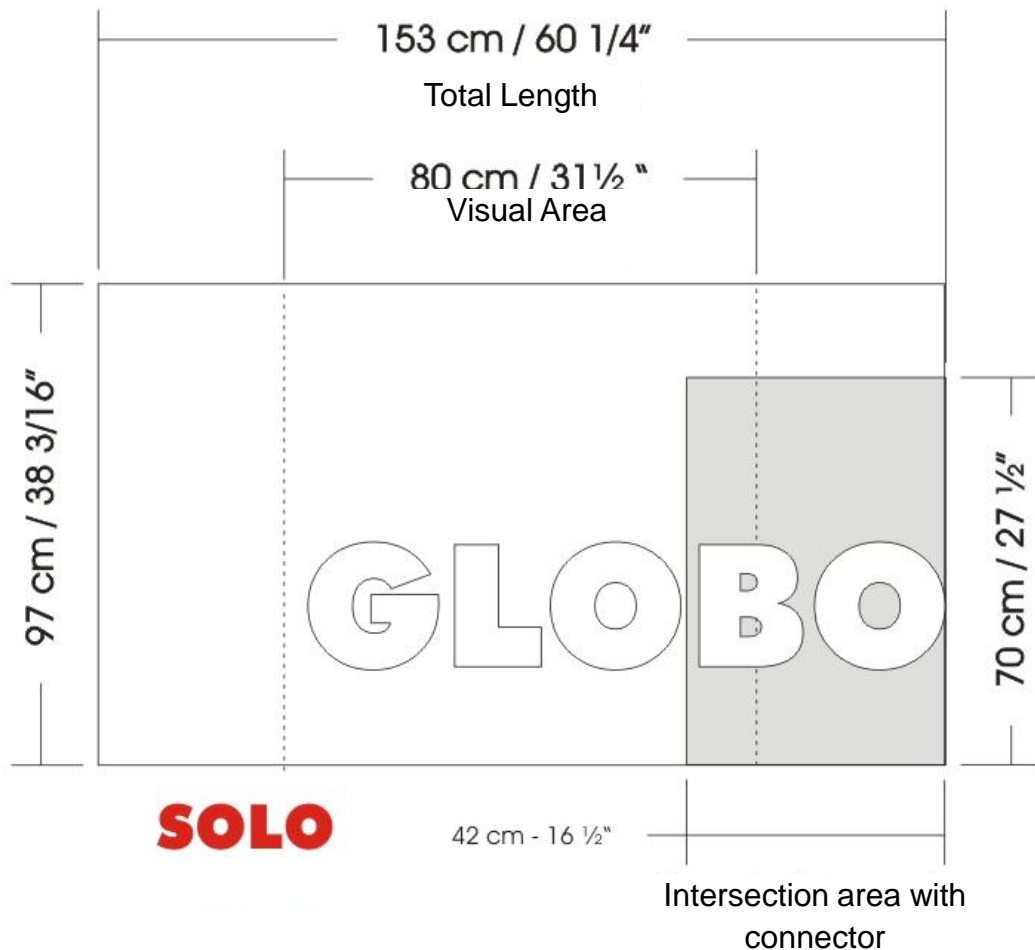

Graphics Dimensions

January 2010

SOLO Curvo Post

Graphics Dimensions

January 2010

SOLO STANDARD & CONNECTOR (Left)

Graphics Dimensions

SOLO STANDARD & CONNECTOR *(Right)*

Graphics Dimensions

WING 500 Visual Area
57 cm / 22 7/16"

Visual Area 57 cm / 22 7/16" **WING 700**

SOLO + WINGs

Graphics Dimensions

SOLO

SOLO + WINGs

Graphics Dimensions

WING Left

SOLO + WINGs

Graphics Dimensions

**WING
Right**

SOLO GLASS – Header Board Graphics Dimensions

SOLO SERVICE COUNTER

Graphics Dimensions

January 2010

SOLO WORKSET

Graphics Dimensions - Riser

SOLO WORKSET

Graphics Dimensions - Base