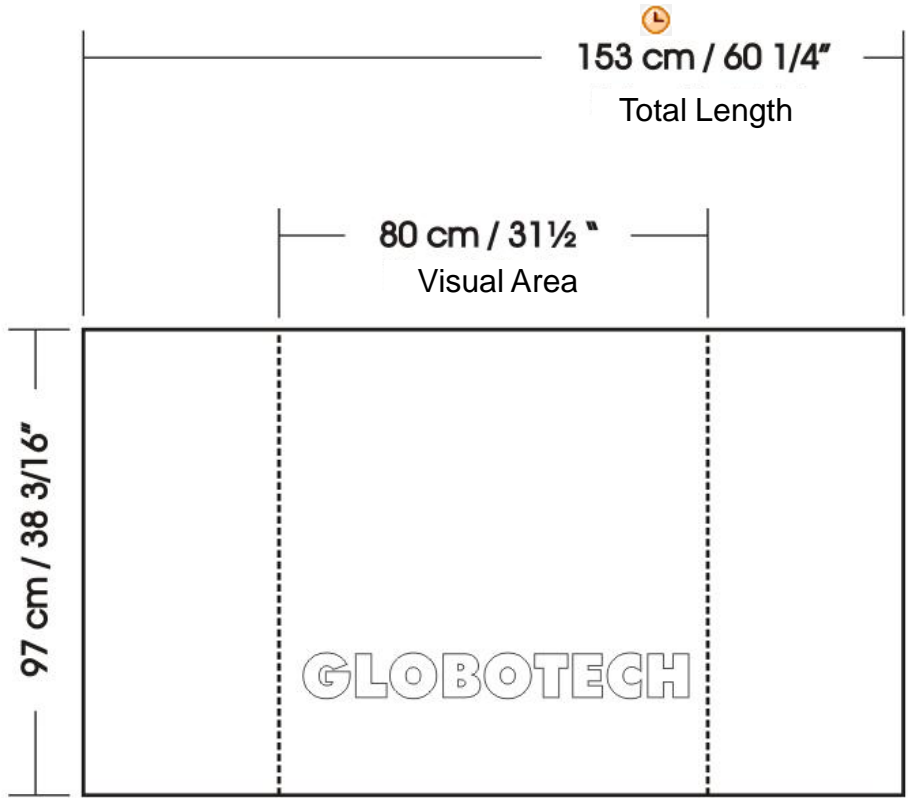

GRAPHIC SPECIFICATIONS

SOLO SYSTEM

SOLO STANDARD

Full Wrap

Graphics Dimensions

SOLO

SOLO STANDARD 100

Full Wrap

Graphics Dimensions

SOLO

SOLO STANDARD with Posts

Graphics Dimensions

Janu

SOLO Post Pronto

Graphics Dimensions

SOLO Post Shelves

Graphics Dimensions

WING 500 Visual Area
57 cm / 22 7/16"

Visual Area 57 cm / 22 7/16" **WING 700**

SOLO + WINGs

Graphics Dimensions

SOLO

SOLO + WINGs

Graphics Dimensions

SOLO WORKSET

Graphics Dimensions - Riser

SOLO WORKSET

Graphics Dimensions - Base