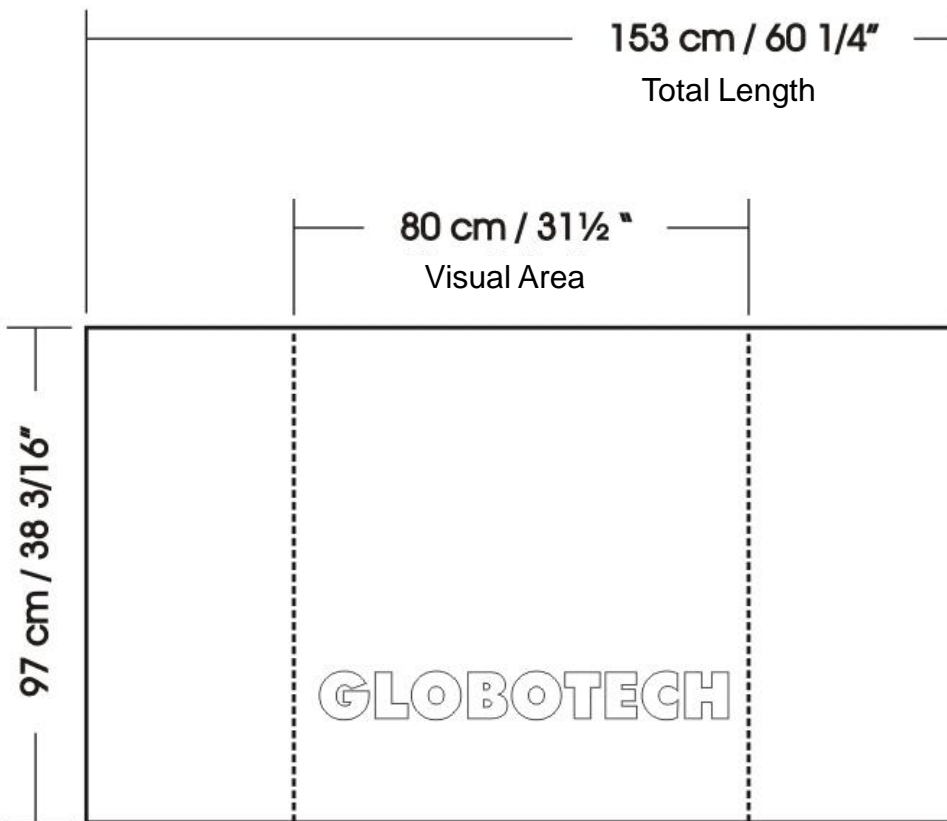

SOLO STANDARD 100

Full Wrap

Graphics Dimensions

SOLO