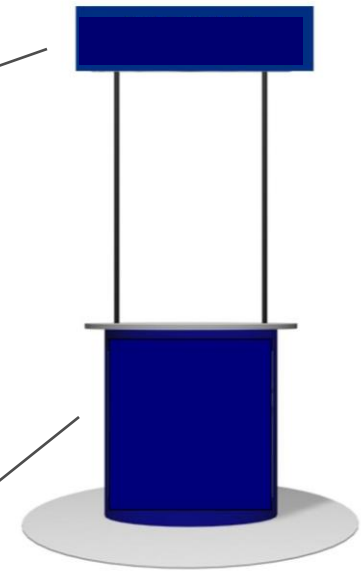

GRAPHIC SPECIFICATIONS

SOLO SYSTEM

SOLO STANDARD

Full Wrap

Graphics Dimensions

SOLO

SOLO STANDARD 100

Full Wrap

Graphics Dimensions

SOLO

SOLO STANDARD with Posts

Graphics Dimensions

Janu

SOLO Post Pronto

Graphics Dimensions

SOLO Post Shelves

Graphics Dimensions

January 2010

SOLO Curvo Post

Graphics Dimensions

January 2010

SOLO STANDARD & CONNECTOR (Left)

Graphics Dimensions

SOLO STANDARD & CONNECTOR *(Right)*

Graphics Dimensions

CONNECTOR 30-45-180

Graphics Dimensions

CONNECTOR

JAXX CONNECTOR

Graphics Dimensions

JAXX CONNECTOR – Full Wrap Door Open

Graphics Dimensions