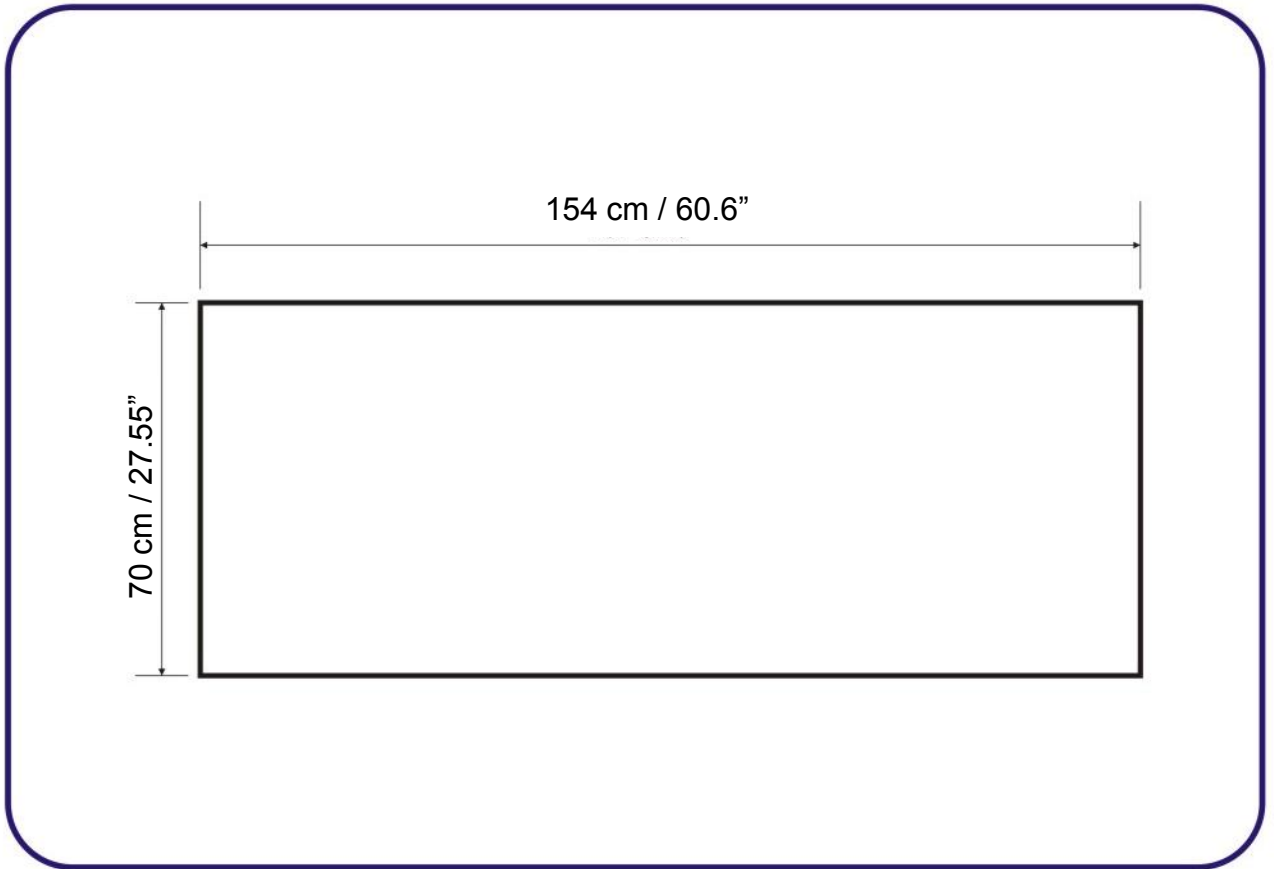

Graphics Dimensions

WING 500 Visual Area
57 cm / 22 7/16"

Visual Area 57 cm / 22 7/16" **WING 700**

SOLO + WINGs

Graphics Dimensions

SOLO

SOLO + WINGs

Graphics Dimensions

WING Left

SOLO + WINGs

Graphics Dimensions

**WING
Right**

SOLO GLASS – Header Board Graphics Dimensions

SOLO SERVICE COUNTER

Graphics Dimensions

January 2010

SOLO SERVICE COUNTER

Graphics Dimensions

January 2010

SOLO TABLE

Graphics Dimensions - Base

SOLO TABLE

Graphics Dimensions - Countertop

January 2010

SOLO WORKSET

Graphics Dimensions - Riser

SOLO WORKSET

Graphics Dimensions - Base