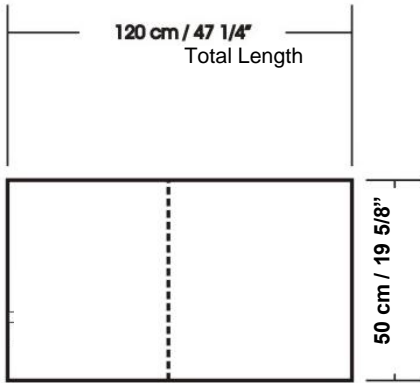

Graphics Dimensions

CONNECTOR 30-45-180

Graphics Dimensions

CONNECTOR

JAXX CONNECTOR

Graphics Dimensions

JAXX CONNECTOR – Full Wrap Door Open

Graphics Dimensions

JAXX CONNECTOR – Full Wrap Door covered

Graphics Dimensions

SOLO Post & WING 700 Graphics Dimensions

SOLO & WING 700 (SOLO Computer) Graphics Dimensions

January 2010

SOLO + WINGs

Graphics Dimensions

SOLO + WINGs

Graphics Dimensions

WING 500 Visual Area
57 cm / 22 7/16"

Visual Area 57 cm / 22 7/16" **WING 700**

SOLO + WINGs

Graphics Dimensions

SOLO

SOLO + WINGs

Graphics Dimensions

WING Left

SOLO + WINGs

Graphics Dimensions

**WING
Right**

SOLO GLASS – Header Board Graphics Dimensions

SOLO SERVICE COUNTER

Graphics Dimensions

January 2010