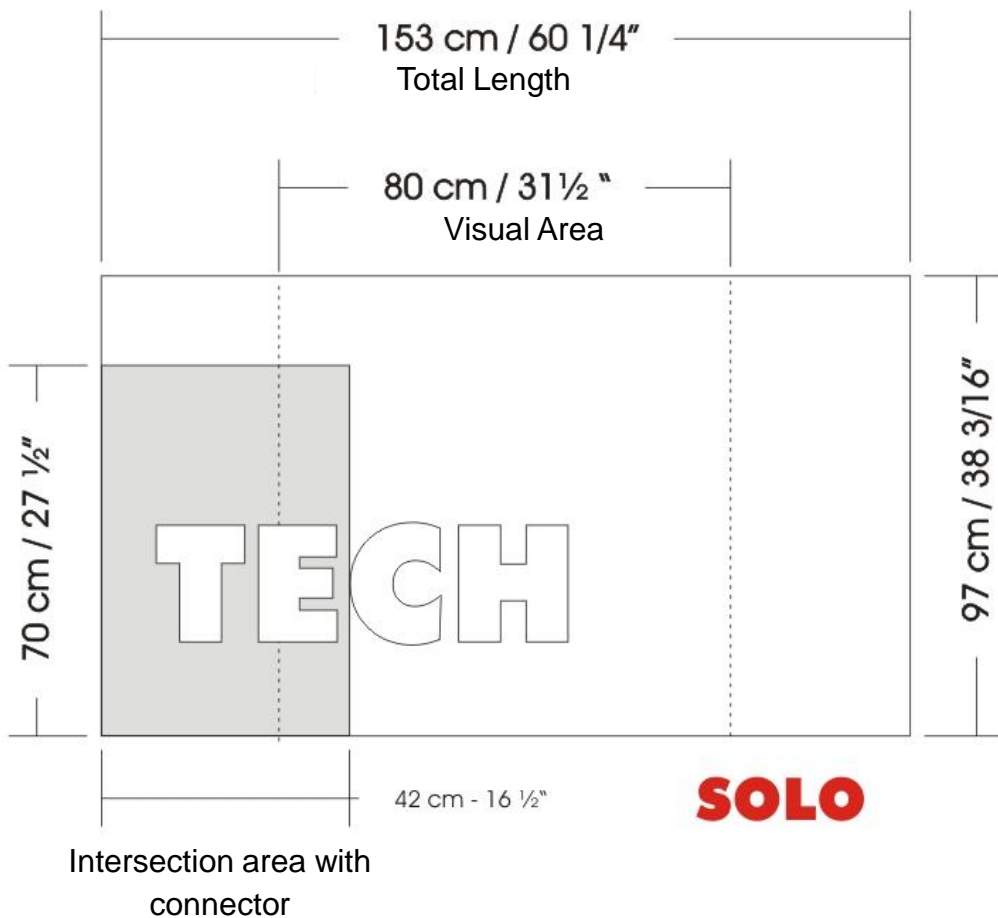

SOLO STANDARD & CONNECTOR *(Right)*

Graphics Dimensions