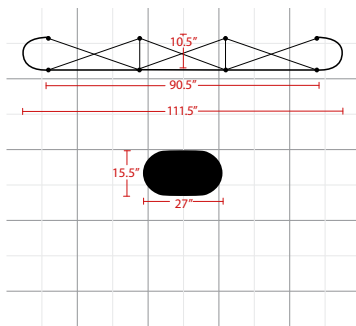

Display Dimension	9'W x 7.4'H x 1'D
-------------------	-------------------

Graphic Size	88.6"W x 88.96"H
--------------	------------------

## Graphic Specification

88.6"W x 88.96"H

*Graphic Turnaround Time is 2 business days for up to 2 sets*

# POP UP DISPLAY STRAIGHT 9FT FABRIC PACKAGE

Center Package

Fabric Panel Color Options

**Coal**  
PMS Black c

**Imperial**  
PMS 281c

**Silver**  
PMS 423c

The box represents 10'x10' booth.

Display Dimension	9'W x 7.4'H x 1'D
-------------------	-------------------