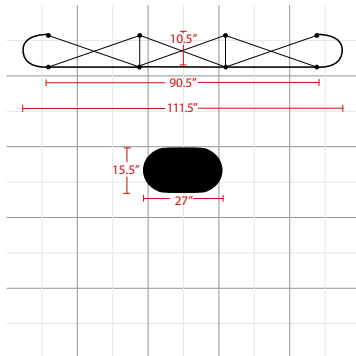

The box represents 10'x10' booth.

Product Features

The big Wave Pop Up Display, a trade show classic, comes with everything you need to effectively promote your product. Designed specifically to fit 10ft. trade show booths, the straightforward look of the Big Wave gives a professional presentation. Expand the geometric aluminum frame, click locking mechanisms into place, and hang the graphic panels to complete set up. Various styles and sizes available up to 20ft wide. Choose from PVC or laminate material.

Display Dimension	9'W x 7.4'H x 1'D

Graphic Size	88.6"W x 88.96"H

Graphic Material

12 Mil Titanium Blockout Film / 10 Mil Polycarbonate Overlamine

Graphic Finishing

Magnetic strips all around and hanging hardware on top and bottom

Construction

Aluminum frame w/plastic connectors

Laminated panels and Velcro receptive fabric panels w/magnetic strips

Aluminum channel bars w/ magnetic strips

Weights - Dimensions

Shipping Weight	95 lbs

Shipping Dimensions	95 lbs

Package Includes

(6) Horizontal channel bars

(1) Aluminum frame w/bag

(14) Silver channel bars

(4) Black channel bars

(1) Podium case w/lid

(1) Instruction sheet

(1) Channel bar bag

(2) 150watt halogen lights

(1) Podium wrap

(1) Lid fabric

(1) Repair kit

(3) Graphic center panels

(2) Fabric end panels

Warranty

Life time on Stand

1 year on Graphic

Graphic Specification

88.6"W x 88.96"H

Graphic Turnaround Time is 2 business days for up to 2 sets